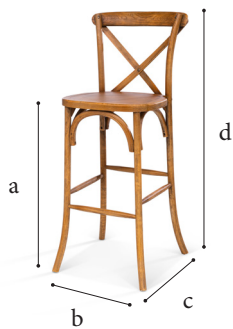

Crossback wood Barstool

Stackable chair in Elm wood

Dimensions

- a 74,5 cm
- b 46,5 cm
- c 49 cm
- d 110 cm
- 6,50 kg

Frame

- ✓ Material Elm wood, antique colour

Features

- ✓ Stackable
- ✓ Lightweight
- ✓ Rustic design
- ✓ High quality
- ✓ Combine perfectly with our high Fermette table
- ✓ Ideal for wedding venues, cafes, events, wineries,...

Colours

Elm wood

Add ons

Seat

- ✓ Material Linen fabric
- ✓ Density 24 kg/m³
- ✓ Dimensions 45 x 43 cm
- ✓ Weight 0,2 kg
- ✓ Features Fire-retardant