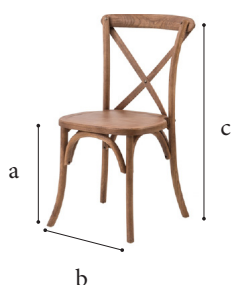

Crossback wood

Stackable chair in Elm wood

Dimensions

- a 45 cm
- b 45 cm
- c 89 cm
- 4,60 kg

Frame

- ✓ Material Elm wood, antique colour

Features

- ✓ Stackable: 10 high (2,65 m)
- ✓ Lightweight
- ✓ Rustic design
- ✓ High quality
- ✓ Combine perfectly with our Farm or Fermette tables
- ✓ Ideal for wedding venues, cafes, events, wineries,...

Colours

Elm wood

Add ons

Seat

- ✓ Material Linen fabric
- ✓ Density 24 kg/m³
- ✓ Dimensions 45 x 43 cm
- ✓ Weight 0,2 kg
- ✓ Features Fire-retardant