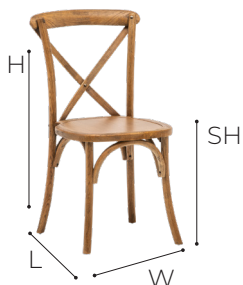

### FEATURES

Stackable  
Indoor Use  
Lightweight  
Rustic design  
High quality

### DIMENSIONS

cm 45 (L)  
cm 45 (W)  
cm 89 (H)  
cm 47 (SH)

kg 4.60

The Crossback stack chair adds a rustic and country charm to any space. This wooden bistro chair transforms any table at a wedding, café, event, or winery into an elegant and picturesque setting. The beautiful backrest allows for decoration, and you can complete the look with the accompanying grey linen seat cushions. This stackable chair is crafted from high-quality elm wood.