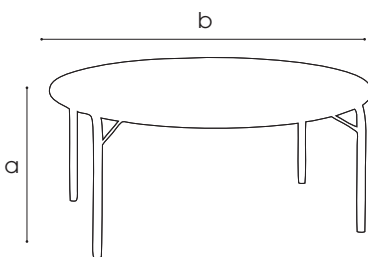

Big Feet

Foldable table

Dimensions

- a 74 cm
- b different sizes (see below)

Frame

- ✓ Material Steel
- ✓ Tube size $\varnothing 5 \times 0,20$ cm
- ✓ Coating black powdercoating

Features

- ✓ Can be easily folded and has a self-blocking system
- ✓ 4 buffers to protect the table-tops when stacked
- ✓ The legs are fitted with sustainable caps which protect the frame when stacked
- ✓ Very stable and maximum legroom
- ✓ Frames and table tops are available separately

Table top dimensions

244 x 122 cm

150 cm dia
180 cm dia

Add-ons

Trolley for round tables

- a 116 cm
- b 74 cm
- c 164/200 cm

- ✓ Material Steel
- ✓ Coating Hammerscale grey powdercoating
- ✓ Dimensions 116x74x164/200 cm
- ✓ Features Stores 8 tables
Fitted with vulcanised wheels, diam 12,5 cm
2 braked swing-wheels + 2 fixed wheels
3 functions: transportation, storage and protection

Materials

Table tops

MFC
Chipboard
melamine faced
18 or 25 mm
ABS edge 2 mm

LCA
High pressure
Laminate
chipboard 24 mm
ABS edge 2 mm

Melamine colours

MFC 18 mm

Alpine White
(AWH)

White
(WHI)