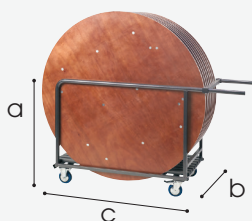

Big Feet

Foldable table

Dimensions

- a 74 cm
- b different sizes (see below)

Frame

- ✓ Material Steel
- ✓ Tube size $\varnothing 5 \times 0,20$ cm
- ✓ Coating black powdercoating

Features

- ✓ Can be easily folded and has a self-blocking system
- ✓ 4 buffers to protect the table-tops when stacked
- ✓ The legs are fitted with sustainable caps which protect the frame when stacked
- ✓ Very stable and maximum legroom
- ✓ Frames and table tops are available separately

Table top dimensions

244 x 122 cm

150 cm dia
180 cm dia

Add-ons

Trolley for round tables

- a 116 cm
- b 74 cm
- c 164/200 cm

- ✓ Material Steel
- ✓ Coating Hammerscale grey powdercoating
- ✓ Dimensions 116x74x164/200 cm
- ✓ Features Stores 8 tables
Fitted with vulcanised wheels, diam 12,5 cm
2 braked swing-wheels + 2 fixed wheels
3 functions: transportation, storage and protection

Materials

Table tops

MFC
Chipboard
melamine faced
18 or 25 mm
ABS edge 2 mm

LCA
High pressure
Laminate
chipboard 24 mm
ABS edge 2 mm

Melamine colours

MFC 18 mm

Alpine White
(AWH)

White
(WHI)