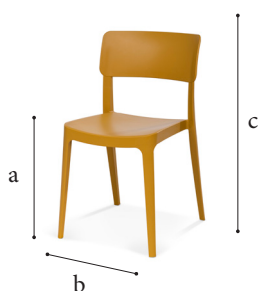

## Dimensions

- a 46 cm
- b 44 cm
- c 81,5 cm
- H 41,5 cm
- 3 kg

### Frame

- ✓ Material polypropylene

### Seat/back

- ✓ Material polypropylene

### Trolley

- ✓ Material Steel
- ✓ Coating Hammerscale grey powdercoating
- ✓ Dimensions a 149,5 - b 66 - c 180 cm
- ✓ Features
  - Stores 30 chairs
  - Fitted with vulcanised wheels, diam 10 cm
  - 2 braked swing-wheels + 2 fixed wheels
  - 3 functions: transportation, storage and protection