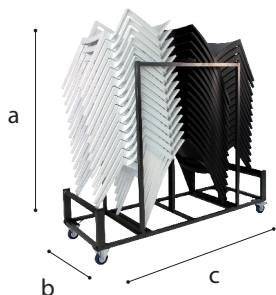

Add ons

Trolley

- ✓ Material Steel
- ✓ Coating Hammerscale grey powdercoating
- ✓ Dimensions a 149,5 - b 66 - c 180 cm
- ✓ Features
  - Stores 30 chairs
  - Fitted with vulcanised wheels, diam 10 cm
  - 2 braked swing-wheels + 2 fixed wheels
  - 3 functions: transportation, storage and protection