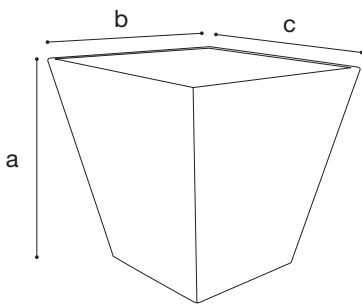

Conic Dinner

Polyethylene dinner table

Dimensions

- a 75 cm
- b 70 cm
- c 70 cm

Features

- ✓ Thickness 0,5cm
- ✓ Material polyethylene
- ✓ Top plexi acrylic 67x67x0,5cm
- ✓ In- and outdoor use
- ✓ UV- and water-resistant, lightweight
- ✓ Stackable: 5 pcs high
- ✓ Slight deviations in size and curvature of the sides are normal.
This is due to the rotary mould production process

Colours

White

Black

Add-ons

Table top

- ✓ Material Indoor: Melamine faced chipboard 18 mm
Outdoor: Laminated hardcore compact
- ✓ Dimensions a 150 cm x b 150 cm
Frame: a 2,8 cm - b 67 cm - c 67 cm
- ✓ Colour Hardcore compact MFCA18
Uni

White

Black

White (WHI)

Black (BLA)

Insert tray & frame

- ✓ Material Polyethylene tray
Steel frame
- ✓ Dimensions Tray: a 25 cm - b 67 cm - c 67 cm
Frame: a 2,8 cm - b 67 cm - c 67 cm
- ✓ Colour

Trolley

- ✓ Material Hammerscale grey coating
- ✓ Dimensions 80 x 77,5 x 124 cm
- ✓ Features Fitted with vulcanised wheels, 125 mm dia
2 braked swing-wheels + 2 fixed wheels
3 functions: transportation - storage - protection

Lumen LED Light

- ✓ Dimensions diam 95 mm x 41,7 mm
- ✓ Weight 400 g
- ✓ Features
 - Splashproof IP65
 - Remote control, magnet and plastic holder included
 - Total LED power 10 W
 - Beam angle 120°
 - Charging time 3-5 hours
 - Battery run time 8-15 hours
- ✓ Optional
 - Charging case for 10 Lumen lights
 - Bluetooth box for Android app
 - Clamp
 - DMX controller
 - Master controller