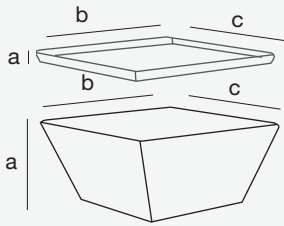

Conic Dinner

Polyethylene dinner table

Dimensions

- a 75 cm
- b 70 cm
- c 70 cm

Features

- ✓ Thickness 0,5cm
- ✓ Material polyethylene
- ✓ Top plexi acrylic 67x67x0,5cm
- ✓ In- and outdoor use
- ✓ UV- and water-resistant, lightweight
- ✓ Stackable: 5 pcs high
- ✓ Slight deviations in size and curvature of the sides are normal.
This is due to the rotary mould production process

Colours

White

Black

Add-ons

Table top

- ✓ Material Indoor: Melamine faced chipboard 18 mm
Outdoor: Laminated hardcore compact
- ✓ Dimensions a 150 cm x b 150 cm
Frame: a 2,8 cm - b 67 cm - c 67 cm
- ✓ Colour Hardcore compact MFCA18
Uni

White

Black

White (WHI)

Black (BLA)

Insert tray & frame

- ✓ Material Polyethylene tray
Steel frame
- ✓ Dimensions Tray: a 25 cm - b 67 cm - c 67 cm
Frame: a 2,8 cm - b 67 cm - c 67 cm
- ✓ Colour

Trolley

- ✓ Material Hammerscale grey coating
- ✓ Dimensions 80 x 77,5 x 124 cm
- ✓ Features Fitted with vulcanised wheels, 125 mm dia
2 braked swing-wheels + 2 fixed wheels
3 functions: transportation - storage - protection

Lumen LED Light

- ✓ Dimensions diam 95 mm x 41,7 mm
- ✓ Weight 400 g
- ✓ Features
 - Splashproof IP65
 - Remote control, magnet and plastic holder included
 - Total LED power 10 W
 - Beam angle 120°
 - Charging time 3-5 hours
 - Battery run time 8-15 hours
- ✓ Optional
 - Charging case for 10 Lumen lights
 - Bluetooth box for Android app
 - Clamp
 - DMX controller
 - Master controller