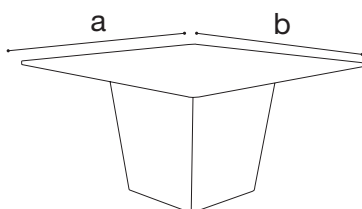

Conic Dinner

Polyethylene dinner table

Dimensions

- a 75 cm
- b 70 cm
- c 70 cm

Features

- ✓ Thickness 0,5cm
- ✓ Material polyethylene
- ✓ Top plexi acrylic 67x67x0,5cm
- ✓ In- and outdoor use
- ✓ UV- and water-resistant, lightweight
- ✓ Stackable: 5 pcs high
- ✓ Slight deviations in size and curvature of the sides are normal.
This is due to the rotary mould production process

Colours

White

Black

Add-ons

Table top

- ✓ Material Indoor: Melamine faced chipboard 18 mm
Outdoor: Laminated hardcore compact
- ✓ Dimensions a 150 cm x b 150 cm
Frame: a 2,8 cm - b 67 cm - c 67 cm
- ✓ Colour Hardcore compact MFCA18
Uni

White

Black

White (WHI)

Black (BLA)

Insert tray & frame

- ✓ Material Polyethylene tray
Steel frame
- ✓ Dimensions Tray: a 25 cm - b 67 cm - c 67 cm
Frame: a 2,8 cm - b 67 cm - c 67 cm
- ✓ Colour

Trolley

- ✓ Material Hammerscale grey coating
- ✓ Dimensions 80 x 77,5 x 124 cm
- ✓ Features Fitted with vulcanised wheels, 125 mm dia
2 braked swing-wheels + 2 fixed wheels
3 functions: transportation - storage - protection

Lumen LED Light

- ✓ Dimensions diam 95 mm x 41,7 mm
- ✓ Weight 400 g
- ✓ Features
 - Splashproof IP65
 - Remote control, magnet and plastic holder included
 - Total LED power 10 W
 - Beam angle 120°
 - Charging time 3-5 hours
 - Battery run time 8-15 hours
- ✓ Optional
 - Charging case for 10 Lumen lights
 - Bluetooth box for Android app
 - Clamp
 - DMX controller
 - Master controller