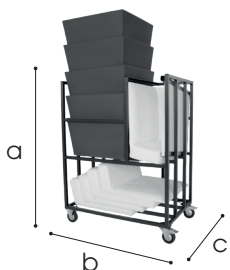

Conic Lounge

Polyethylene lounge set

Dimensions

a 40 cm
b 70 cm
c 70 cm

Features

- ✓ Thickness 0,5cm
- ✓ Material polyethylene
- ✓ Top plexi opal 67x67x0,5cm
- ✓ In- and outdoor use
- ✓ UV- and water-resistant, lightweight
- ✓ Stackable: 5 pcs high
- ✓ Wide range of add-ons available
- ✓ Slight deviations in size and curvature of the sides are normal.
This is due to the rotary mould production process

XL Seat corner

- ✓ Material Faux leather outdoor
Sunbrella outdoor + Quick dry foam
- ✓ Dimensions a 45 mm - b 125 mm - c 360 mm

Faux Leather

Sunbrella Solids & Stripes fabrics for outdoor use

Trolley

- ✓ Material Steel
- ✓ Coating Hammerscale grey powdercoating
- ✓ Dimensions a 1580 - b 1050 - c 770 mm
- ✓ Features
 - Stores 5 conic lounge + seats + table tops
 - Fitted with vulcanised wheels, 125 mm dia
 - 2 braked swing-wheels + 2 fixed wheels
 - 3 functions: transportation - storage - protection

Insert tray & frame

- ✓ Material Polyethylene tray
Steel frame
- ✓ Dimensions Tray: a 250 mm - b 670 mm - c 670 mm
Frame: a 250 mm - b 670 mm - c 670 mm
- ✓ Colour

Lumen LED Light

- ✓ Dimensions diam 95 mm x 41,7 mm
- ✓ Weight 400 g
- ✓ Features
 - Splashproof IP65
 - Remote control, magnet and plastic holder included
 - Total LED power 10 W
 - Beam angle 120°
 - Charging time 3-5 hours
 - Battery run time 8-15 hours
 - Assembly kit included
- ✓ Optional
 - Charging case for 10 Lumen lights
 - Bluetooth box for Android app
 - Clamp
 - DMX controller
 - Master controller

Connector

- ✓ Material aluminium
- ✓ Dimensions 420 mm x 310 mm x 21 mm
- ✓ Colour