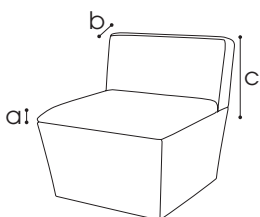

Conic Lounge

Polyethylene lounge set

Dimensions

a 40 cm
b 70 cm
c 70 cm

Features

- ✓ Thickness 0,5cm
- ✓ Material polyethylene
- ✓ Top plexi opal 67x67x0,5cm
- ✓ In- and outdoor use
- ✓ UV- and water-resistant, lightweight
- ✓ Stackable: 5 pcs high
- ✓ Wide range of add-ons available
- ✓ Slight deviations in size and curvature of the sides are normal.
This is due to the rotary mould production process

Colours

White

Black

Add-ons

XL Seat

- ✓ Material Faux leather outdoor, CRIB 5/M 2
Sunbrella outdoor + Quick dry foam
- ✓ Dimensions a 45 mm - b 125 mm - c 360 mm

Seat

- ✓ Material Faux leather outdoor
Sunbrella outdoor + Quick dry foam
- ✓ Dimensions a 45 mm - b 700 mm - c 700 mm

XL Seat corner

- ✓ Material Faux leather outdoor
Sunbrella outdoor + Quick dry foam
- ✓ Dimensions a 45 mm - b 125 mm - c 360 mm

Faux Leather

Sunbrella Solids & Stripes fabrics for outdoor use

Trolley

- ✓ Material Steel
- ✓ Coating Hammerscale grey powdercoating
- ✓ Dimensions a 1580 - b 1050 - c 770 mm
- ✓ Features
 - Stores 5 conic lounge + seats + table tops
 - Fitted with vulcanised wheels, 125 mm dia
 - 2 braked swing-wheels + 2 fixed wheels
 - 3 functions: transportation - storage - protection

Insert tray & frame

- ✓ Material Polyethylene tray
Steel frame
- ✓ Dimensions Tray: a 250 mm - b 670 mm - c 670 mm
Frame: a 250 mm - b 670 mm - c 670 mm
- ✓ Colour

Lumen LED Light

- ✓ Dimensions diam 95 mm x 41,7 mm
- ✓ Weight 400 g
- ✓ Features
 - Splashproof IP65
 - Remote control, magnet and plastic holder included
 - Total LED power 10 W
 - Beam angle 120°
 - Charging time 3-5 hours
 - Battery run time 8-15 hours
 - Assembly kit included
- ✓ Optional
 - Charging case for 10 Lumen lights
 - Bluetooth box for Android app
 - Clamp
 - DMX controller
 - Master controller