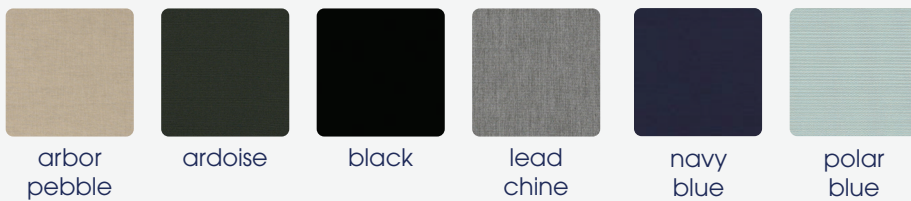

Conic Lounge

Polyethylene lounge set

Dimensions

a 40 cm
b 70 cm
c 70 cm

Features

- ✓ Thickness 0,5cm
- ✓ Material polyethylene
- ✓ Top plexi opal 67x67x0,5cm
- ✓ In- and outdoor use
- ✓ UV- and water-resistant, lightweight
- ✓ Stackable: 5 pcs high
- ✓ Wide range of add-ons available
- ✓ Slight deviations in size and curvature of the sides are normal.
This is due to the rotary mould production process

Colours

White

Black

Add-ons

XL Seat

- ✓ Material Faux leather outdoor, CRIB 5/M 2
Sunbrella outdoor + Quick dry foam
- ✓ Dimensions a 45 mm - b 125 mm - c 360 mm

Seat

- ✓ Material Faux leather outdoor
Sunbrella outdoor + Quick dry foam
- ✓ Dimensions a 45 mm - b 700 mm - c 700 mm

XL Seat corner

- ✓ Material Faux leather outdoor
Sunbrella outdoor + Quick dry foam
- ✓ Dimensions a 45 mm - b 125 mm - c 360 mm

Faux Leather

Sunbrella Solids & Stripes fabrics for outdoor use

Trolley

- ✓ Material Steel
- ✓ Coating Hammerscale grey powdercoating
- ✓ Dimensions a 1580 - b 1050 - c 770 mm
- ✓ Features
 - Stores 5 conic lounge + seats + table tops
 - Fitted with vulcanised wheels, 125 mm dia
 - 2 braked swing-wheels + 2 fixed wheels
 - 3 functions: transportation - storage - protection

Insert tray & frame

- ✓ Material Polyethylene tray
Steel frame
- ✓ Dimensions Tray: a 250 mm - b 670 mm - c 670 mm
Frame: a 250 mm - b 670 mm - c 670 mm
- ✓ Colour

Lumen LED Light

- ✓ Dimensions diam 95 mm x 41,7 mm
- ✓ Weight 400 g
- ✓ Features
 - Splashproof IP65
 - Remote control, magnet and plastic holder included
 - Total LED power 10 W
 - Beam angle 120°
 - Charging time 3-5 hours
 - Battery run time 8-15 hours
 - Assembly kit included
- ✓ Optional
 - Charging case for 10 Lumen lights
 - Bluetooth box for Android app
 - Clamp
 - DMX controller
 - Master controller