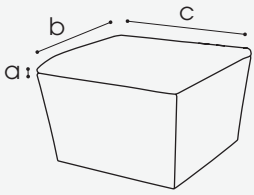

Conic Lounge

Polyethylene lounge set

Dimensions

a 40 cm
b 70 cm
c 70 cm

Features

- ✓ Thickness 0,5cm
- ✓ Material polyethylene
- ✓ Top plexi opal 67x67x0,5cm
- ✓ In- and outdoor use
- ✓ UV- and water-resistant, lightweight
- ✓ Stackable: 5 pcs high
- ✓ Wide range of add-ons available
- ✓ Slight deviations in size and curvature of the sides are normal.
This is due to the rotary mould production process

Colours

White

Black

Add-ons

XL Seat

- ✓ Material Faux leather outdoor, CRIB 5/M 2
Sunbrella outdoor + Quick dry foam
- ✓ Dimensions a 45 mm - b 125 mm - c 360 mm

Seat

- ✓ Material Faux leather outdoor
Sunbrella outdoor + Quick dry foam
- ✓ Dimensions a 45 mm - b 700 mm - c 700 mm

XL Seat corner

- ✓ Material Faux leather outdoor
Sunbrella outdoor + Quick dry foam
- ✓ Dimensions a 45 mm - b 125 mm - c 360 mm

Faux Leather

Sunbrella Solids & Stripes fabrics for outdoor use

Trolley

- ✓ Material Steel
- ✓ Coating Hammerscale grey powdercoating
- ✓ Dimensions a 1580 - b 1050 - c 770 mm
- ✓ Features
 - Stores 5 conic lounge + seats + table tops
 - Fitted with vulcanised wheels, 125 mm dia
 - 2 braked swing-wheels + 2 fixed wheels
 - 3 functions: transportation - storage - protection

Insert tray & frame

- ✓ Material Polyethylene tray
Steel frame
- ✓ Dimensions Tray: a 250 mm - b 670 mm - c 670 mm
Frame: a 250 mm - b 670 mm - c 670 mm
- ✓ Colour

Lumen LED Light

- ✓ Dimensions diam 95 mm x 41,7 mm
- ✓ Weight 400 g
- ✓ Features
 - Splashproof IP65
 - Remote control, magnet and plastic holder included
 - Total LED power 10 W
 - Beam angle 120°
 - Charging time 3-5 hours
 - Battery run time 8-15 hours
 - Assembly kit included
- ✓ Optional
 - Charging case for 10 Lumen lights
 - Bluetooth box for Android app
 - Clamp
 - DMX controller
 - Master controller