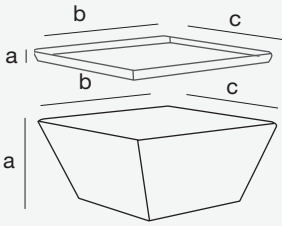

Conic Lounge

Polyethylene lounge set

Dimensions

a 40 cm
b 70 cm
c 70 cm

Features

- ✓ Thickness 0,5cm
- ✓ Material polyethylene
- ✓ Top plexi opal 67x67x0,5cm
- ✓ In- and outdoor use
- ✓ UV- and water-resistant, lightweight
- ✓ Stackable: 5 pcs high
- ✓ Wide range of add-ons available
- ✓ Slight deviations in size and curvature of the sides are normal.
This is due to the rotary mould production process

XL Seat corner

- ✓ Material Faux leather outdoor
Sunbrella outdoor + Quick dry foam
- ✓ Dimensions a 45 mm - b 125 mm - c 360 mm

Faux Leather

Sunbrella Solids & Stripes fabrics for outdoor use

Trolley

- ✓ Material Steel
- ✓ Coating Hammerscale grey powdercoating
- ✓ Dimensions a 1580 - b 1050 - c 770 mm
- ✓ Features
 - Stores 5 conic lounge + seats + table tops
 - Fitted with vulcanised wheels, 125 mm dia
 - 2 braked swing-wheels + 2 fixed wheels
 - 3 functions: transportation - storage - protection

Insert tray & frame

- ✓ Material Polyethylene tray
Steel frame
- ✓ Dimensions Tray: a 250 mm - b 670 mm - c 670 mm
Frame: a 250 mm - b 670 mm - c 670 mm
- ✓ Colour

Lumen LED Light

- ✓ Dimensions diam 95 mm x 41,7 mm
- ✓ Weight 400 g
- ✓ Features
 - Splashproof IP65
 - Remote control, magnet and plastic holder included
 - Total LED power 10 W
 - Beam angle 120°
 - Charging time 3-5 hours
 - Battery run time 8-15 hours
 - Assembly kit included
- ✓ Optional
 - Charging case for 10 Lumen lights
 - Bluetooth box for Android app
 - Clamp
 - DMX controller
 - Master controller

Connector

- ✓ Material aluminium
- ✓ Dimensions 420 mm x 310 mm x 21 mm
- ✓ Colour