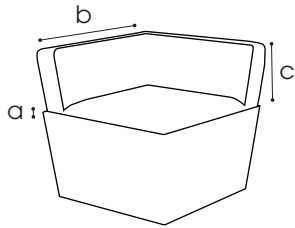

Conic Lounge

Polyethylene lounge set

Dimensions

a 40 cm
b 70 cm
c 70 cm

Features

- ✓ Thickness 0,5cm
- ✓ Material polyethylene
- ✓ Top plexi opal 67x67x0,5cm
- ✓ In- and outdoor use
- ✓ UV- and water-resistant, lightweight
- ✓ Stackable: 5 pcs high
- ✓ Wide range of add-ons available
- ✓ Slight deviations in size and curvature of the sides are normal.
This is due to the rotary mould production process

Colours

White

Black

Add-ons

XL Seat

- ✓ Material Faux leather outdoor, CRIB 5/M 2
Sunbrella outdoor + Quick dry foam
- ✓ Dimensions a 45 mm - b 125 mm - c 360 mm

Seat

- ✓ Material Faux leather outdoor
Sunbrella outdoor + Quick dry foam
- ✓ Dimensions a 45 mm - b 700 mm - c 700 mm

XL Seat corner

- ✓ Material Faux leather outdoor
Sunbrella outdoor + Quick dry foam
- ✓ Dimensions a 45 mm - b 125 mm - c 360 mm

Faux Leather

Sunbrella Solids & Stripes fabrics for outdoor use

Trolley

- ✓ Material Steel
- ✓ Coating Hammerscale grey powdercoating
- ✓ Dimensions a 1580 - b 1050 - c 770 mm
- ✓ Features
 - Stores 5 conic lounge + seats + table tops
 - Fitted with vulcanised wheels, 125 mm dia
 - 2 braked swing-wheels + 2 fixed wheels
 - 3 functions: transportation - storage - protection

Insert tray & frame

- ✓ Material Polyethylene tray
Steel frame
- ✓ Dimensions Tray: a 250 mm - b 670 mm - c 670 mm
Frame: a 250 mm - b 670 mm - c 670 mm
- ✓ Colour

Lumen LED Light

- ✓ Dimensions diam 95 mm x 41,7 mm
- ✓ Weight 400 g
- ✓ Features
 - Splashproof IP65
 - Remote control, magnet and plastic holder included
 - Total LED power 10 W
 - Beam angle 120°
 - Charging time 3-5 hours
 - Battery run time 8-15 hours
 - Assembly kit included
- ✓ Optional
 - Charging case for 10 Lumen lights
 - Bluetooth box for Android app
 - Clamp
 - DMX controller
 - Master controller