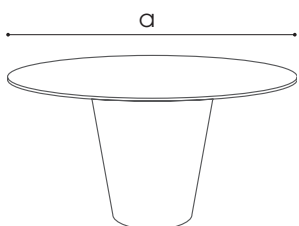

Conic-O Dinner

Polyethylene dinner table

Dimensions

a 75 cm
b Ø 75 cm

Features

- ✓ Material polyethylene (PE)
- ✓ Top plexi opal (acrylic)
- ✓ In- and outdoor use
- ✓ UV- and water-resistant, lightweight
- ✓ Stackable: 5 pcs high
- ✓ Optional: LED
- ✓ Slight deviations in size and curvature of the sides are normal. This is due to the rotary mould production process

Colours

White

Black

Add-ons

Table top

- ✓ Material Indoor: Melamine faced chipboard 18 mm
Outdoor: Laminated hardcore compact
- ✓ Dimensions a Ø 150 cm
- ✓ Colour Hardcore compact

White Black

MFCA18
Uni

White (WHI) Black (BLA)

Trolley

- ✓ Material steel
- ✓ Coating Hammerscale grey powdercoating
- ✓ Dimensions a 127 cm - b 78 cm - c 78 cm
- ✓ Features
 - Stores 5 tables + 5 table tops
 - Fitted with vulcanised wheels, 125 mm dia
 - 2 braked swing-wheels + 2 fixed wheels
 - 3 functions: transportation - storage - protection

Lumen LED Light

- ✓ Dimensions diam 95 mm x 41,7 mm
- ✓ Weight 400 g
- ✓ Features
 - Splashproof IP65
 - Remote control, magnet and plastic holder included
 - Total LED power 10 W
 - Beam angle 120°
 - Charging time 3-5 hours
 - Battery run time 8-15 hours
- ✓ Optional
 - Charging case for 10 Lumen lights
 - Bluetooth box for Android app
 - Clamp
 - DMX controller