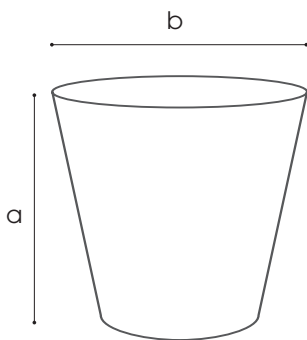

Conic-O Dinner

Polyethylene dinner table

Dimensions

a 75 cm
b Ø 75 cm

Features

- ✓ Material polyethylene (PE)
- ✓ Top plexi opal (acrylic)
- ✓ In- and outdoor use
- ✓ UV- and water-resistant, lightweight
- ✓ Stackable: 5 pcs high
- ✓ Optional: LED
- ✓ Slight deviations in size and curvature of the sides are normal. This is due to the rotary mould production process

Colours

White

Black

Add-ons

Table top

- ✓ Material Indoor: Melamine faced chipboard 18 mm
Outdoor: Laminated hardcore compact
- ✓ Dimensions a Ø 150 cm
- ✓ Colour Hardcore compact

White Black

MFCA18
Uni

White (WHI) Black (BLA)

Trolley

- ✓ Material steel
- ✓ Coating Hammerscale grey powdercoating
- ✓ Dimensions a 127 cm - b 78 cm - c 78 cm
- ✓ Features
 - Stores 5 tables + 5 table tops
 - Fitted with vulcanised wheels, 125 mm dia
 - 2 braked swing-wheels + 2 fixed wheels
 - 3 functions: transportation - storage - protection

Lumen LED Light

- ✓ Dimensions diam 95 mm x 41,7 mm
- ✓ Weight 400 g
- ✓ Features
 - Splashproof IP65
 - Remote control, magnet and plastic holder included
 - Total LED power 10 W
 - Beam angle 120°
 - Charging time 3-5 hours
 - Battery run time 8-15 hours
- ✓ Optional
 - Charging case for 10 Lumen lights
 - Bluetooth box for Android app
 - Clamp
 - DMX controller