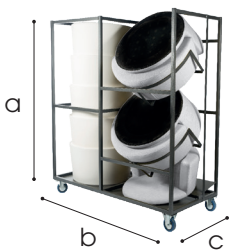

Trolley

- ✓ Material Steel
- ✓ Coating Hammerscale grey powdercoating
- ✓ Dimensions a 182 - b 174 - c 82,50 cm
- ✓ Features
  - Stores 5 Conic-O lounge chairs
  - Fitted with vulcanised wheels, 125 mm dia
  - 2 braked swing-wheels + 2 fixed wheels
  - 3 functions: transportation - storage - protection