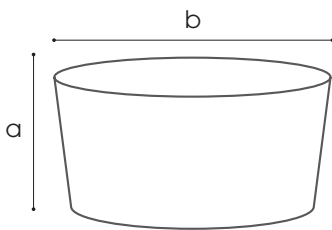

## Dimensions

a 40 cm  
b Ø 75 cm

### Lumen LED Light

- ✓ Dimensions diam 95 mm x 41,7 mm
- ✓ Weight 400 g
- ✓ Features
  - Splashproof IP65
  - Remote control, magnet and plastic holder included
  - Total LED power 10 W
  - Beam angle 120°
  - Charging time 3-5 hours
  - Battery run time 8-15 hours
  - Assembly kit included
- ✓ Optional
  - Charging case for 10 Lumen lights
  - Bluetooth box for Android app
  - Clamp
  - DMX controller