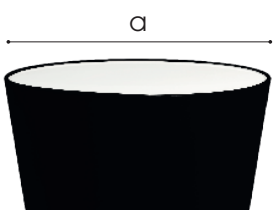

Conic-O

Round polyethylene party table with plexi opal top

Dimensions

a 110 cm
b Ø 75 cm

Features

- ✓ Material polyethylene (PE)
- ✓ Top plexi opal (acrylic)
- ✓ In- and outdoor use
- ✓ UV- and water-resistant, lightweight
- ✓ Stackable: 4 pcs high
- ✓ Optional: LED
- ✓ Slight deviations in size and curvature of the sides are normal.
This is due to the rotary mould production process

Colours

White

Black

Add-ons

Table top

- ✓ Material Hardcore
- ✓ Dimensions a Ø 75 cm
- ✓ Colour Black and white
- ✓ Features Outdoor use

Lumen LED Light

- ✓ Dimensions diam 95 mm x 41,7 mm
- ✓ Weight 400 g
- ✓ Features
 - Splashproof IP65
 - Remote control, magnet and plastic holder included
 - Total LED power 10 W
 - Beam angle 120°
 - Charging time 3-5 hours
 - Battery run time 8-15 hours
 - Assembly kit included
- ✓ Optional
 - Charging case for 10 Lumen lights
 - Bluetooth box for Android app
 - Clamp
 - DMX controller

Trolley

- ✓ Material steel
- ✓ Coating Hammerscale grey powdercoating
- ✓ Dimensions a 127 cm - b 78 cm - c 78 cm
- ✓ Features
 - Stores 5 tables + 5 table tops
 - Fitted with vulcanised wheels, 125 mm dia
 - 2 braked swing-wheels + 2 fixed wheels
 - 3 functions: transportation - storage - protection