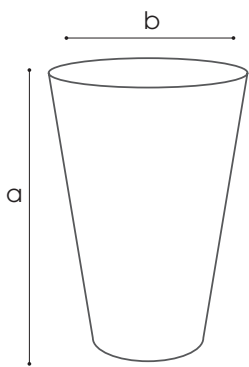

Conic-O

Round polyethylene party table with plexi opal top

Dimensions

a 110 cm
b Ø 75 cm

Features

- ✓ Material polyethylene (PE)
- ✓ Top plexi opal (acrylic)
- ✓ In- and outdoor use
- ✓ UV- and water-resistant, lightweight
- ✓ Stackable: 4 pcs high
- ✓ Optional: LED
- ✓ Slight deviations in size and curvature of the sides are normal.
This is due to the rotary mould production process

Colours

White

Black

Add-ons

Table top

- ✓ Material Hardcore
- ✓ Dimensions a Ø 75 cm
- ✓ Colour Black and white
- ✓ Features Outdoor use

Lumen LED Light

- ✓ Dimensions diam 95 mm x 41,7 mm
- ✓ Weight 400 g
- ✓ Features
 - Splashproof IP65
 - Remote control, magnet and plastic holder included
 - Total LED power 10 W
 - Beam angle 120°
 - Charging time 3-5 hours
 - Battery run time 8-15 hours
 - Assembly kit included
- ✓ Optional
 - Charging case for 10 Lumen lights
 - Bluetooth box for Android app
 - Clamp
 - DMX controller

Trolley

- ✓ Material steel
- ✓ Coating Hammerscale grey powdercoating
- ✓ Dimensions a 127 cm - b 78 cm - c 78 cm
- ✓ Features
 - Stores 5 tables + 5 table tops
 - Fitted with vulcanised wheels, 125 mm dia
 - 2 braked swing-wheels + 2 fixed wheels
 - 3 functions: transportation - storage - protection