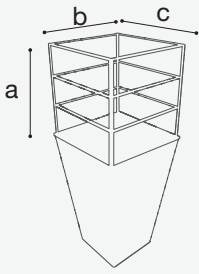

Conic

Polyethylene party table

Dimensions

- a 110 cm
- b 70 cm
- c 70 cm
- 10 kg

Features

- ✓ Thickness 0,5 cm
- ✓ Material polyethylene
- ✓ Top plexi acrylic 67x67x0,5 cm
- ✓ In- and outdoor use
- ✓ UV- and water-resistant, lightweight
- ✓ Stackable: 5 pcs high
- ✓ Wide range of add-ons available
- ✓ Slight deviations in size and curvature of the sides are normal.
This is due to the rotary mould production process

Colours

White

Black

Add-ons

Insert tray & frame

- ✓ Material Polyethylene tray
Steel frame
- ✓ Dimensions Tray: a 25 cm - b 67 cm - c 67 cm
Frame: a 2,8 cm - b 67 cm - c 67 cm
- ✓ Colour

Self service shelf 'We taste'

- ✓ Material Steel frame with black or white coating + 3 clear acrylic table tops
- ✓ Dimensions a 70 cm - b 67 cm - c 67 cm
20 x 20 x 2 mm thick steel

Trolley

- ✓ Material Steel
- ✓ Coating Hammerscale grey powdercoating
- ✓ Dimensions 80 x 77,5 x 124 cm
- ✓ Features
 - Stores 5 + 5 table tops
 - Fitted with vulcanised wheels, 125 mm dia
 - 2 braked swing-wheels + 2 fixed wheels
 - 3 functions: transportation - storage - protection

Table top

- ✓ Material Hardcore
- ✓ Dimensions a 70 x b 70 cm
- ✓ Colour Black and white
- ✓ Features Outdoor use

Lumen LED Light

- ✓ Dimensions diam 95 mm x 41,7 mm
- ✓ Weight 400 g
- ✓ Features
 - Splashproof IP65
 - Remote control, magnet and plastic holder included
 - Total LED power 10 W
 - Beam angle 120°
 - Charging time 3-5 hours
 - Battery run time 8-15 hours
 - Assembly kit included
- ✓ Optional
 - Charging case for 10 Lumen lights
 - Bluetooth box for Android app
 - Clamp
 - DMX controller