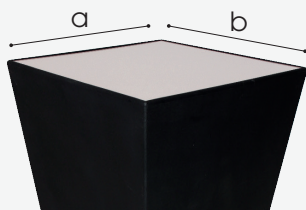

Conic

Polyethylene party table

Dimensions

- a 110 cm
- b 70 cm
- c 70 cm
- 10 kg

Features

- ✓ Thickness 0,5 cm
- ✓ Material polyethylene
- ✓ Top plexi acrylic 67x67x0,5 cm
- ✓ In- and outdoor use
- ✓ UV- and water-resistant, lightweight
- ✓ Stackable: 5 pcs high
- ✓ Wide range of add-ons available
- ✓ Slight deviations in size and curvature of the sides are normal.
This is due to the rotary mould production process

Colours

White

Black

Add-ons

Insert tray & frame

- ✓ Material Polyethylene tray
Steel frame
- ✓ Dimensions Tray: a 25 cm - b 67 cm - c 67 cm
Frame: a 2,8 cm - b 67 cm - c 67 cm
- ✓ Colour

Self service shelf 'We taste'

- ✓ Material Steel frame with black or white coating + 3 clear acrylic table tops
- ✓ Dimensions a 70 cm - b 67 cm - c 67 cm
20 x 20 x 2 mm thick steel

Trolley

- ✓ Material Steel
- ✓ Coating Hammerscale grey powdercoating
- ✓ Dimensions 80 x 77,5 x 124 cm
- ✓ Features
 - Stores 5 + 5 table tops
 - Fitted with vulcanised wheels, 125 mm dia
 - 2 braked swing-wheels + 2 fixed wheels
 - 3 functions: transportation - storage - protection

Table top

- ✓ Material Hardcore
- ✓ Dimensions a 70 x b 70 cm
- ✓ Colour Black and white
- ✓ Features Outdoor use

Lumen LED Light

- ✓ Dimensions diam 95 mm x 41,7 mm
- ✓ Weight 400 g
- ✓ Features
 - Splashproof IP65
 - Remote control, magnet and plastic holder included
 - Total LED power 10 W
 - Beam angle 120°
 - Charging time 3-5 hours
 - Battery run time 8-15 hours
 - Assembly kit included
- ✓ Optional
 - Charging case for 10 Lumen lights
 - Bluetooth box for Android app
 - Clamp
 - DMX controller