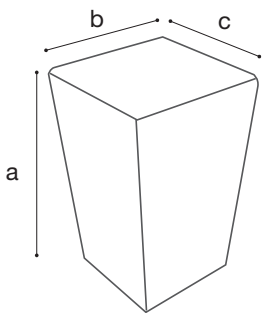

Conic

Polyethylene party table

Dimensions

- a 110 cm
- b 70 cm
- c 70 cm
- 10 kg

Features

- ✓ Thickness 0,5 cm
- ✓ Material polyethylene
- ✓ Top plexi acrylic 67x67x0,5 cm
- ✓ In- and outdoor use
- ✓ UV- and water-resistant, lightweight
- ✓ Stackable: 5 pcs high
- ✓ Wide range of add-ons available
- ✓ Slight deviations in size and curvature of the sides are normal.
This is due to the rotary mould production process

Colours

White

Black

Add-ons

Insert tray & frame

- ✓ Material Polyethylene tray
Steel frame
- ✓ Dimensions Tray: a 25 cm - b 67 cm - c 67 cm
Frame: a 2,8 cm - b 67 cm - c 67 cm
- ✓ Colour

Self service shelf 'We taste'

- ✓ Material Steel frame with black or white coating + 3 clear acrylic table tops
- ✓ Dimensions a 70 cm - b 67 cm - c 67 cm
20 x 20 x 2 mm thick steel

Trolley

- ✓ Material Steel
- ✓ Coating Hammerscale grey powdercoating
- ✓ Dimensions 80 x 77,5 x 124 cm
- ✓ Features
 - Stores 5 + 5 table tops
 - Fitted with vulcanised wheels, 125 mm dia
 - 2 braked swing-wheels + 2 fixed wheels
 - 3 functions: transportation - storage - protection

Table top

- ✓ Material Hardcore
- ✓ Dimensions a 70 x b 70 cm
- ✓ Colour Black and white
- ✓ Features Outdoor use

Lumen LED Light

- ✓ Dimensions diam 95 mm x 41,7 mm
- ✓ Weight 400 g
- ✓ Features
 - Splashproof IP65
 - Remote control, magnet and plastic holder included
 - Total LED power 10 W
 - Beam angle 120°
 - Charging time 3-5 hours
 - Battery run time 8-15 hours
 - Assembly kit included
- ✓ Optional
 - Charging case for 10 Lumen lights
 - Bluetooth box for Android app
 - Clamp
 - DMX controller