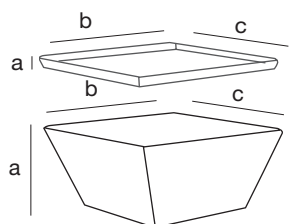

Conic

Polyethylene party table

Dimensions

- a 110 cm
- b 70 cm
- c 70 cm
- 10 kg

Features

- ✓ Thickness 0,5 cm
- ✓ Material polyethylene
- ✓ Top plexi acrylic 67x67x0,5 cm
- ✓ In- and outdoor use
- ✓ UV- and water-resistant, lightweight
- ✓ Stackable: 5 pcs high
- ✓ Wide range of add-ons available
- ✓ Slight deviations in size and curvature of the sides are normal.
This is due to the rotary mould production process

Colours

White

Black

Add-ons

Insert tray & frame

- ✓ Material Polyethylene tray
Steel frame
- ✓ Dimensions Tray: a 25 cm - b 67 cm - c 67 cm
Frame: a 2,8 cm - b 67 cm - c 67 cm
- ✓ Colour

Self service shelf 'We taste'

- ✓ Material Steel frame with black or white coating + 3 clear acrylic table tops
- ✓ Dimensions a 70 cm - b 67 cm - c 67 cm
20 x 20 x 2 mm thick steel

Trolley

- ✓ Material Steel
- ✓ Coating Hammerscale grey powdercoating
- ✓ Dimensions 80 x 77,5 x 124 cm
- ✓ Features
 - Stores 5 + 5 table tops
 - Fitted with vulcanised wheels, 125 mm dia
 - 2 braked swing-wheels + 2 fixed wheels
 - 3 functions: transportation - storage - protection

Table top

- ✓ Material Hardcore
- ✓ Dimensions a 70 x b 70 cm
- ✓ Colour Black and white
- ✓ Features Outdoor use

Lumen LED Light

- ✓ Dimensions diam 95 mm x 41,7 mm
- ✓ Weight 400 g
- ✓ Features
 - Splashproof IP65
 - Remote control, magnet and plastic holder included
 - Total LED power 10 W
 - Beam angle 120°
 - Charging time 3-5 hours
 - Battery run time 8-15 hours
 - Assembly kit included
- ✓ Optional
 - Charging case for 10 Lumen lights
 - Bluetooth box for Android app
 - Clamp
 - DMX controller