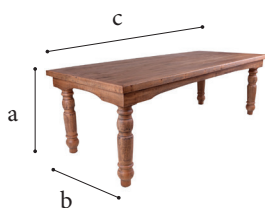

Farm table

Foldable table

Dimensions

- a 76 cm
- b 100 cm
- c 240 cm
- 50 kg

Frame

- ✓ Material Elm wood, antique colour

Features

- ✓ Foldable & locking bolt system
- ✓ Locking bracket for easy folding
- ✓ Stackable for easy storing
- ✓ Very stable
- ✓ Rustic & solid wood design