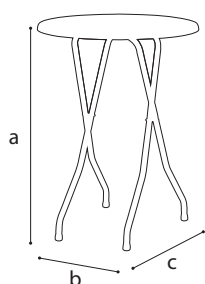

Favourite High

Foldable partytable

Dimensions

- a 113 cm
- b different sizes
- c different sizes

Frame

- ✓ Material steel
- ✓ Dimension tube 32 x 1,2 mm
- ✓ Coating Hammerscale Grey

Features

- ✓ Can be easily folded down and opened without any device
- ✓ The legs are fitted with sustainable caps
- ✓ Frames and table-tops are available seperately
- ✓ In folded position, the table can stand on its own
- ✓ Reinforcement bar available

Dimensions table-top

∅ 85cm

Materials

SE
Sevelit 16 mm

SEVELIT

Add ons

Trolley

- ✓ Material Hammerscale grey coating
- ✓ Dimensions L 74 - W 94 - H 164 cm
- ✓ Features
 - Stores 6 tables
 - Fitted with vulcanised wheels, diam 12,5 cm
 - 2 braked swing-wheels + 2 fixed wheels
 - 3 functions: transportation, storage and protection