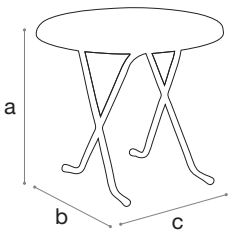

## Dimensions

- a 74 cm
- b different sizes
- c different sizes

### Frame

- ✓ Material Steel
- ✓ Coating Hammerscale Grey
- ✓ Dimension tube  $\varnothing 32 \times 1,5 \text{ mm}$

## Dimensions table-top

70 x 70 cm  
80 x 80 cm

80 cm  
85 cm

## Materials

SE  
Sevelit 16 mm

**SEVELIT**

MFCA 25  
Chipboard, melanine  
faced 25 mm  
Colour beech

Add ons

Trolley

- ✓ Material Hammerscale grey coating
- ✓ Dimensions L 74 - W 94 - H 164 cm
- ✓ Features
  - Stores 6 tables
  - Fitted with vulcanised wheels, diam 12,5 cm
  - 2 braked swing-wheels + 2 fixed wheels
  - 3 functions: transportation, storage and protection