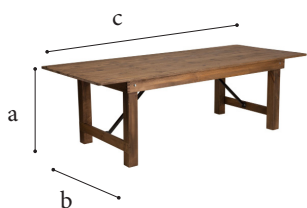

Fermette table

Foldable table

Dimensions

Frame

- ✓ Material Pine wood, antique colour

Features

- ✓ Foldable; provides compact storage
- ✓ Stackable
- ✓ Very stable
- ✓ Rustic design
- ✓ Solid lightweight pine construction
- ✓ Locking bracket for easy folding

Dinner table

a 76 cm
b 102 cm
c 255 cm
●● 51 kg
12 pers

Party table

a 110 cm
b 102 cm
c 255 cm
●● 56 kg
12 pers

Round table

a 76 cm
b dia 152 cm
●● 41 kg
8 pers

Colours

Pine wood