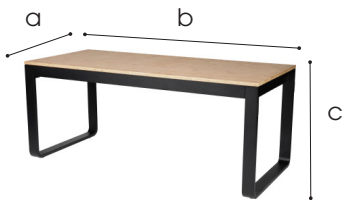

## Dimensions

- a 80 cm
- b 180/230 cm
- c 74 cm

## Table top dimensions

180x80 cm

230x80 cm

### Oak wood

- ✓ Material Natural Oak wood
- ✓ Dimensions 180x80 or 230x80 cm
- ✓ Thickness 40 mm

Oak wood  
(OAK40.NAT)

Product video

#### Trolley for Flow tables

- ✓ Material Steel
- ✓ Dimensions 242x89x170 cm (LxWxH)
- ✓ Coating Hammerscale grey powdercoating
- ✓ Features Stores 8 tables (tabletops included)  
Fitted with vulcanised wheels, 200 mm dia  
2 braked swing-wheels + 2 fixed wheels  
3 functions: transportation - storage - protection