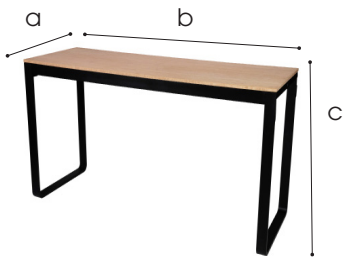

Flow Grande

Folding dinner or party table in aluminium

Dimensions

- a 80 cm
- b 230 cm
- c 110 cm

Frame

- ✓ Material
- ✓ Thickness
- ✓ Coating

Aluminium (quality: 6063 / hardness: 11-13)
3 mm
Polyester TGIC powder coating for outdoor use

Frame Colours

White Black

Table top dimensions

230x80 cm

Table top materials

HPL	MFCA	MFFA	BAMBOO	OAK WOOD
Laminated hardcore compact 12 mm	Chipboard melamine faced 18 or 10 mm, ABS edge 2 mm	Fingerprint proof MDF melamine 18 mm ABS edge 1 mm	Natural bamboo wood 20 mm	Natural Oak wood 40 mm
IN- AND OUTDOOR USE	INDOOR USE ONLY	INDOOR USE ONLY	INDOOR USE ONLY	INDOOR USE ONLY

Table tops

Decor HPL

- ✓ Material Laminated hardcore compact
- ✓ Dimensions 230x80 cm
- ✓ Thickness 12 mm

Colours

White (WHI)

Black (BLA)

Italian Stone (MASLAT)

Rust (RUS)

- ✓ Material Natural Oak wood
- ✓ Dimensions 230x80 cm
- ✓ Thickness 40 mm

Oak wood
(OAK40.NAT)

Product video

Add-ons

Trolley for Flow tables

- ✓ Material Steel
- ✓ Dimensions 242x89x170 cm (LxWxH)
- ✓ Coating Hammerscale grey powdercoating
- ✓ Features Stores 8 tables (tabletops included)
Fitted with vulcanised wheels, 200 mm dia
2 braked swing-wheels + 2 fixed wheels
3 functions: transportation - storage - protection