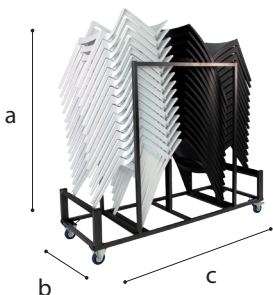

Jade

Stackable chair in polypropylene for in & outdoor use

Dimensions

a 42 cm
b 45 cm
c 80 cm
• 2,90 kg
H 45 cm

Frame

✓ Material polypropylene + fibreglass

Features

- ✓ Indoor & outdoor use (-10° till + 60°)
- ✓ Stackable: 10 high (15 pcs in trolley)
- ✓ Easy to clean (water & soap)
- ✓ UV-resistant
- ✓ Lightweight
- ✓ Also available with armrests

Certificates

- ✓ EN581-1:2006
- ✓ EN1728:2000
- ✓ EN1022:2005

Colours

Add ons

Trolley

- ✓ Material Steel
- ✓ Coating Hammerscale grey powdercoating
- ✓ Dimensions a 149,5 - b 66 - c 180 cm
- ✓ Features
 - Stores 30 chairs
 - Fitted with vulcanised wheels, diam 10 cm
 - 2 braked swing-wheels + 2 fixed wheels
 - 3 functions: transportation, storage and protection