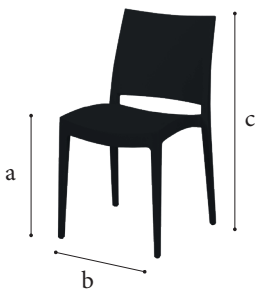

Jade

Stackable chair in polypropylene for in & outdoor use

Dimensions

a 42 cm
b 45 cm
c 80 cm
• 2,90 kg
H 45 cm

Frame

✓ Material polypropylene + fibreglass

Features

- ✓ Indoor & outdoor use (-10° till + 60°)
- ✓ Stackable: 10 high (15 pcs in trolley)
- ✓ Easy to clean (water & soap)
- ✓ UV-resistant
- ✓ Lightweight
- ✓ Also available with armrests

Certificates

- ✓ EN581-1:2006
- ✓ EN1728:2000
- ✓ EN1022:2005

Colours

Add ons

Trolley

- ✓ Material Steel
- ✓ Coating Hammerscale grey powdercoating
- ✓ Dimensions a 149,5 - b 66 - c 180 cm
- ✓ Features
 - Stores 30 chairs
 - Fitted with vulcanised wheels, diam 10 cm
 - 2 braked swing-wheels + 2 fixed wheels
 - 3 functions: transportation, storage and protection