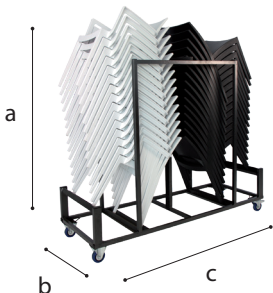

Teak

Add ons

Trolley

- ✓ Material Steel
- ✓ Coating Hammerscale grey powdercoating
- ✓ Dimensions a 149,5 - b 66 - c 180 cm
- ✓ Features Stores 30 chairs
Fitted with vulcanised wheels, diam 10 cm
2 braked swing-wheels + 2 fixed wheels
3 functions: transportation, storage and protection