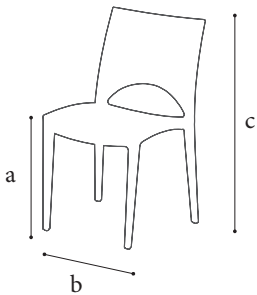

June

Stackable chair in polypropylene for in- & outdoor use

Dimensions

a 44 cm
b 48 cm
c 80 cm
3 kg
45 cm

Frame

✓ Material polypropylene

Seat/back

✓ Material polypropylene

Features

- ✓ Indoor & outdoor use (-10° till + 60°)
- ✓ Stackable: 8 high (15 in a trolley/plt: 24 pcs)
- ✓ Easy to clean (water & soap)
- ✓ UV-resistant
- ✓ Lightweight
- ✓ Also available with armrests

Teak

Add ons

Trolley

- ✓ Material Steel
- ✓ Coating Hammerscale grey powdercoating
- ✓ Dimensions a 149,5 - b 66 - c 180 cm
- ✓ Features Stores 30 chairs
Fitted with vulcanised wheels, diam 10 cm
2 braked swing-wheels + 2 fixed wheels
3 functions: transportation, storage and protection