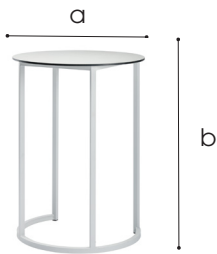

## Dimensions

a diam. 80 cm  
b 110 cm

## Frame

- ✓ Aluminium lightweight 2 mm
- ✓ Tube size 30x30 mm
- ✓ Coating Polyester TGIC powder coating for outdoor use

## Table top dimensions

ø 80 cm

### Add-ons

Trolley for Kubo Curve

- ✓ Material Steel
- ✓ Dimensions 130x78x127 cm (LxWxH)
- ✓ Coating Hammerscale grey powdercoating
- ✓ Features Stores 10 tables (tabletops included)  
Fitted with vulcanised wheels, 125 mm dia  
2 braked swing-wheels + 2 fixed wheels  
3 functions: transportation - storage - protection