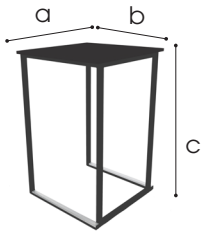

Kubo Smart Alu

Powder-coated aluminium stackable party table

Dimensions

- a 70 cm
- b 70 cm
- c 110 cm

Frame

- ✓ Steel
 - ✓ Tube size
 - ✓ Coating
- 1,2 mm
30x30 mm
Powdercoating

Features

- ✓ Stackable
- ✓ Protecting U-profile in RVS 304
- ✓ Interchangeable tabletops
- ✓ Foot protectors
- ✓ In- and outdoor use

Product video

Frame Colours

White

Black

Table top dimensions

70x70 cm

Add-ons

Trolley for Kubo Smart

- ✓ Material Steel
- ✓ Dimensions 110x69x129 cm (LxWxH)
- ✓ Coating Hammerscale grey powdercoating
- ✓ Features Stores 10 tables (tabletops included)
Fitted with vulcanised wheels, 125 mm dia
2 braked swing-wheels + 2 fixed wheels
3 functions: transportation - storage - protection

Table tops

Decor HPL

- ✓ Material Laminated hardcore compact
- ✓ Dimensions 70x70 cm
- ✓ Thickness 12 mm

Colours

White (WHI)

Black (BLA)

Concrete (CON)

Rust (RUS)