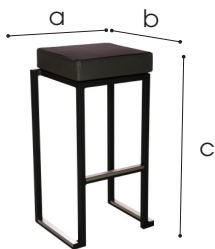

Kubo Smart Bar Alu

Powder-coated steel barstool with interchangeable seat

Dimensions

- a 35 cm
- b 35 cm
- c 79 cm

Frame

- ✓ Aluminium 1,2 mm
- ✓ Tube size 25x25 mm
- ✓ Coating Powdercoating

Features

- ✓ Black plastic feet
- ✓ Interchangeable seats
- ✓ Aluminium footrest fixed with 2 screws
- ✓ Protecting U-profile in RVS 304
- ✓ In- and outdoor use

Add-ons

Trolley for Kubo Smart bar 25/50 pcs

- ✓ Material Steel
- ✓ Coating Hammerscale grey
- ✓ Dimensions 25 pcs : 82x78x117 cm (LxWxH)
50 pcs : 166x78x117 cm (LxWxH)
- ✓ Features Fitted with vulcanised wheels, 125 mm dia
2 braked swing-wheels + 2 fixed wheels
transportation - storage - protection

Velvet

- ✓ Material Velvet
- ✓ Feature water- /dirt repellent & fire retardent
- ✓ Dimensions 35x35 cm
- ✓ Thickness 8 cm

Colours

Green (GRE)

Gold (GOL)

Pink (PIN)

Blue (BLU)

Sunbrella

- ✓ Material Sunbrella - EZY DRY FOAM
- ✓ Feature Does not absorb water, for outdoor use
- ✓ Dimensions 35x35 cm
- ✓ Thickness 8 cm

Arbor pebble (APE)

Black (BLA)

Ardoise (ARD)

Lead chine (LCH)

Navy blue (NBL)