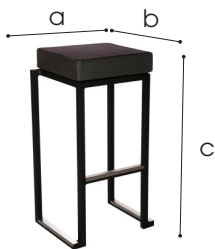

Kubo Smart Bar Steel

Powder-coated steel barstool with interchangeable seat

Dimensions

- a 35 cm
- b 35 cm
- c 79 cm

Frame

- ✓ Steel 1,2 mm
- ✓ Tube size 25x25 mm
- ✓ Coating Powdercoating

Features

- ✓ Black plastic feet
- ✓ Interchangeable seats
- ✓ Aluminium footrest fixed with 2 screws
- ✓ Protecting U-profile in RVS 304
- ✓ Indoor use

Add-ons

Trolley for Kubo Smart bar 25/50 pcs

- ✓ Material Steel
- ✓ Coating Hammerscale grey
- ✓ Dimensions 25 pcs : 82x78x117 cm (LxWxH)
50 pcs : 166x78x117 cm (LxWxH)
- ✓ Features Fitted with vulcanised wheels, 125 mm dia
2 braked swing-wheels + 2 fixed wheels
transportation - storage - protection