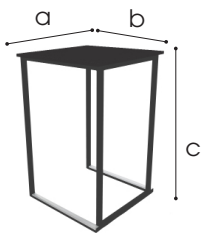

## Dimensions

- a 70 cm
- b 70 cm
- c 110 cm

## Frame

- ✓ Steel 1,2 mm
- ✓ Tube size 30x30 mm
- ✓ Coating Powdercoating

## Table top dimensions

- ✓ Material Steel
- ✓ Dimensions 110x69x129 cm (LxWxH)
- ✓ Coating Hammerscale grey powdercoating
- ✓ Features Stores 10 tables (tabletops included)  
Fitted with vulcanised wheels, 125 mm dia  
2 braked swing-wheels + 2 fixed wheels  
3 functions: transportation - storage - protection

Elm wood

- ✓ Material      Natural Elm wood
- ✓ Dimensions    70x70 cm
- ✓ Thickness      25 mm

Elm wood  
(ELM.NAT)