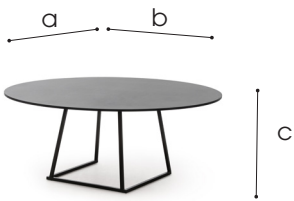

Linea Dinner XXL

Powder-coated aluminium stackable dinner XXL table

Dimensions

- a different table top sizes
- b different table top sizes
- c 74 cm

Frame

- ✓ Aluminium lightweight 2 mm
- ✓ Tube size 30x30 mm
- ✓ Dimension frame 77x72 cm (WxH)
- ✓ Coating Polyester TGIC powder coating for outdoor use

Features

- ✓ Stackable
- ✓ Interchangeable tabletops
- ✓ In & outdoor use
- ✓ Foot protectors
- ✓ **NEW: levelling feet**
- ✓ Handy screw system to exchange tabletops: no screwdrivers required

Frame Colours

White

Black

Table top dimensions

∅ 180 cm

150x150 cm

Table top materials

HPL	MFC
Laminated hardcore compact 12 mm	Chipboard melamine faced 18 or 25 mm ABS edge 2 mm
IN- AND OUTDOOR USE	INDOOR USE ONLY

Add-ons

Get in touch with the Flexfurn sales team for information regarding the transport of the Linea Dinner XXL table (incl. table tops diam. 180 cm and 150x150 cm).

Table tops

Decor HPL

- ✓ Material Laminated hardcore compact
- ✓ Dimensions 150x150 or diam. 180cm
- ✓ Thickness 12 mm