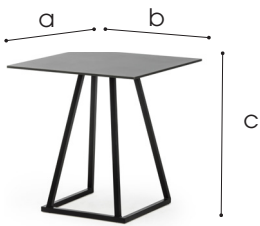

## Dimensions

- a different table top sizes
- b different table top sizes
- c 74 cm

## Frame

- ✓ Aluminium lightweight 2 mm
- ✓ Tube size 30x30 mm
- ✓ Dimension frame 47x72 cm (WxH)
- ✓ Coating Polyester TGIC powder coating for outdoor use

## Table top dimensions

70x70 cm

80x80 cm

ø 80 cm

\* 2 Linea Lounge frames  
120x80 cm

#### Trolley for Linea tables

- ✓ Material Steel
- ✓ Dimensions 127x89x128 cm
- ✓ Coating Hammerscale grey powdercoating
- ✓ Features Stores 10 tables (tabletops included)  
Fitted with vulcanised wheels, 125 mm dia  
2 braked swing-wheels + 2 fixed wheels  
3 functions: transportation - storage - protection