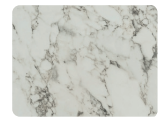

#### Colours

White (WHI)

Black (BLA)

Italian Stone (MASLAT)

Rust (RUS)

Oak (OAK)

White Marble (WMA)

Grigio (GRCASP)

#### Chipboard Melamine MFCA

- ✓ Material Melamine faced chipboard
- ✓ Dimensions 70x70, 80x80, 120x80 or diam. 80cm
- ✓ Thickness 18 mm