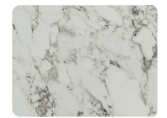

HPL	MFCA	MFFA	BAMBOO	ELM.NAT
Laminated hardcore compact 12 mm	Chipboard melamine faced 18 or 25 mm ABS edge 2 mm	Fingerprint proof MDF melamine 18 mm ABS edge 1 mm	Natural bamboo wood 20 mm	Natural elm wood 25 mm
IN- AND OUTDOOR USE	INDOOR USE ONLY	INDOOR USE ONLY	INDOOR USE ONLY	INDOOR USE ONLY

Table tops

Decor HPL

- ✓ Material Laminated hardcore compact
- ✓ Dimensions 70x70, 80x80, 120x80 or diam. 80 cm
- ✓ Thickness 12 mm

Colours

White (WHI)

Black (BLA)

Italian Stone (MASLAT)

Rust (RUS)

Oak (OAK)

White Marble (WMA)

Grigio (GRCASP)

Chipboard Melamine MFCA

- ✓ Material Melamine faced chipboard
- ✓ Dimensions 70x70, 80x80, 120x80 or diam. 80cm
- ✓ Thickness 18 mm

Colours

White (WHI)

Black (BLA)