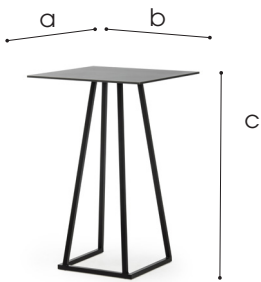

Linea Party

Powder-coated aluminium stackable party table

Dimensions

- a different table top sizes
- b different table top sizes
- c 110 cm

Frame

- ✓ Aluminium lightweight 2 mm
- ✓ Tube size 30x30 mm
- ✓ Dimension frame 47x108 cm (WxH)
- ✓ Coating Polyester TGIC powder coating for outdoor use

White

Black

Table top dimensions

70x70 cm

80x80 cm

ø 80 cm

* 2 Linea Lounge frames
120x80 cm

Table top materials

Table tops

Decor HPL

- ✓ Material Laminated hardcore compact
- ✓ Dimensions 70x70, 80x80, 120x80 or diam. 80 cm
- ✓ Thickness 12 mm

Colours

White (WHI)

Black (BLA)

Italian Stone (MASLAT)

Rust (RUS)

Elm wood

- ✓ Material Natural Elm wood
- ✓ Dimensions 70x70 cm
- ✓ Thickness 25 mm

Elm wood
(ELM.NAT)

Add-ons

Trolley for Linea tables

- ✓ Material Steel
- ✓ Dimensions 127x89x128 cm
- ✓ Coating Hammerscale grey powdercoating
- ✓ Features Stores 10 tables (tabletops included)
Fitted with vulcanised wheels, 125 mm dia
2 braked swing-wheels + 2 fixed wheels
3 functions: transportation - storage - protection