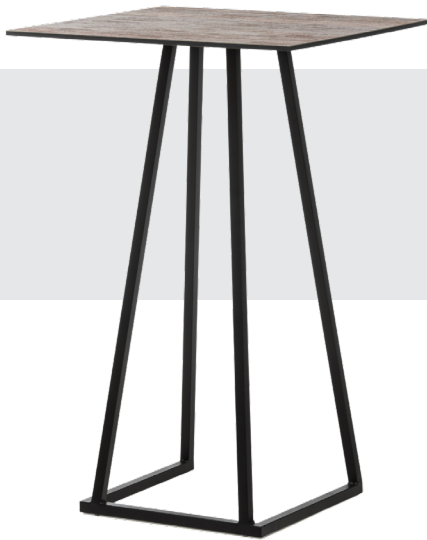

LINEA

STACKABLE PARTY TABLE

TLIP.ALBLA/WHI

MATERIAL

Aluminium frame (2mm)
Tube size 30x30mm
Dim. Frame: 47x108 (WxH)

FEATURES

Stackable
Interchangeable table tops
Foot protectors
Levelling feet
In- and outdoor Use

FRAME COLORS

Matt black or white:
polyester TGIC powder coating for outdoor use

DIMENSIONS

cm 110 (H)

cm (LxW):
70x70 - 80x80
D80

The Linea collection, a subtle and stylish touch. Table frames are crafted from aluminium for both in- and outdoor use. The Linea features lightweight and stackable table frames that functionally complement any corporate or event setting. With the universal frame connection, you can easily switch from table tops. But the table tops can also be mounted onto the various Linea frame heights without the need for screws or screwdrivers. The convenient screw system with threaded fastening ensures that the table top is securely attached in no time.

Handy screw system to exchange table tops: no screwdrivers required

TROLLEY

KTLI10.STHA

- | | |
|--------------|--|
| ✓ Material | Steel |
| ✓ Coating | Hammerscale grey powdercoating |
| ✓ Dimensions | L 127- W 89- H 128 cm (empty) |
| ✓ Features | Stores 10 tables
Fitted with vulcanised wheels, diam 10 cm
2 braked swing-wheels + 2 fixed wheels
3 functions: transportation, storage and protection |

LINEA

TABLE TOPS

LHC12 - Outdoor

Compact High-Pressured Laminate - 12mm

Black

White

Rust

Oak