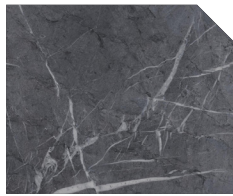

LINEA

TABLE TOPS

LHC12 - Outdoor

Compact High-Pressured Laminate - 12mm

Black

White

Rust

Oak

Grigio

Black Moon

Italian Stone

MFCA18 - Indoor

Chipboard Melamine - 18mm

Black

White

Grey Marble

Oak Brown

Oak Natural

White Marble

LINEA

TABLE TOPS

MFFA18 - Indoor

Fingerprint proof MDF Melamine - 18mm

Black