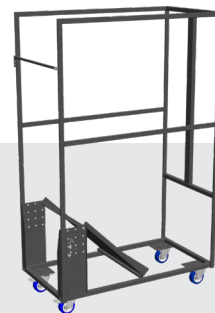

### DIMENSIONS

cm 44,5 (L)  
cm 48 (W)  
cm 79 (H)  
cm 45 (SH)

 kg 3.0

The Pepper stack chair is a harmonious blend of contemporary design and practicality suitable for both indoor and outdoor settings. Meticulously crafted from durable recycled polypropylene, this chair radiates modern elegance while addressing the essential elements of functionality and aesthetic appeal. What sets these chairs apart is their seamless combination of simplicity and convenience. Lightweight and easily stackable, these chairs effortlessly adapt to your space, offering a hassle-free solution for storage or accommodating larger gatherings.

#### UNIVERSAL TROLLEY FOR STACK CHAIRS

- ✓ Material Steel
- ✓ Coating Hammerscale grey powdercoating
- ✓ Dimensions L 112 - W 60 - H 180 cm (empty)
- ✓ Features Stores 18 chairs (position B2 -- check TDS trolley)  
Fitted with vulcanised wheels, diam 10 cm  
2 braked swing-wheels + 2 fixed wheels  
3 functions: transportation, storage and protection