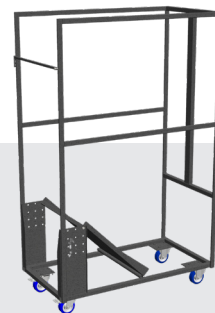

Black / White

DIMENSIONS

cm 44,5 (L)
cm 48 (W)
cm 79 (H)
cm 45 (SH)

 kg 3.0

The Pepper stack chair is a harmonious blend of contemporary design and practicality suitable for both indoor and outdoor settings. Meticulously crafted from durable polypropylene, this chair radiates modern elegance while addressing the essential elements of functionality and aesthetic appeal. What sets these chairs apart is their seamless combination of simplicity and convenience. Lightweight and easily stackable, these chairs effortlessly adapt to your space, offering a hassle-free solution for storage or accommodating larger gatherings.

TROLLEY

UNIVERSAL TROLLEY FOR STACK CHAIRS

- ✓ Material Steel
- ✓ Coating Hammerscale grey powdercoating
- ✓ Dimensions L 112 - W 60 - H 180 cm (empty)
- ✓ Features Stores 18 chairs (position B2 -- check TDS trolley)
Fitted with vulcanised wheels, diam 10 cm
2 braked swing-wheels + 2 fixed wheels
3 functions: transportation, storage and protection