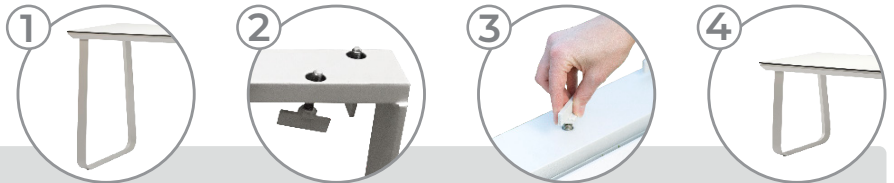

Salt Dinner

Dinner table in aluminium

Dimensions

- a 70 cm
- b 180 cm
- c 74 cm

Frame

- ✓ Material
- ✓ Exists out of
- ✓ Coating

Aluminium (quality: 6063 / hardness: 11-13)
2 legs and 1 table top frame
Textured powder coating

Features

- ✓ Interchangeable table tops (can be fixed permanently)
- ✓ In & outdoor use
- ✓ Removable legs and adjustable feet
- ✓ Handy screw system to exchange table tops: no screwdrivers required

Frame Colours

White

Black

Table top dimensions

180x70 cm

Table top materials

HPL	MFCA	MFFA	BAMBOO	OAK WOOD
Laminated hardcore compact 12 mm	Chipboard melamine faced 18 or 10 mm ABS edge 2 mm	Fingerprint proof MDF melamine 18 mm ABS edge 1 mm	Natural bamboo wood 20 mm	Natural Oak wood 40 mm
IN- AND OUTDOOR USE	INDOOR USE ONLY	INDOOR USE ONLY	INDOOR USE ONLY	INDOOR USE ONLY

- ✓ Material Natural Oak wood
- ✓ Dimensions 180x70 cm
- ✓ Thickness 40 mm

Oak wood
(OAK40.NAT)

Product video

Add-ons

Trolley for Salt tables

- ✓ Material Steel
- ✓ Dimensions 192x76x200 cm (LxWxH)
- ✓ Coating Hammerscale grey powdercoating
- ✓ Features Stores 10 tables (tabletops included)
Fitted with vulcanised wheels, 125 mm dia
2 braked swing-wheels + 2 fixed wheels
3 functions: transportation - storage - protection