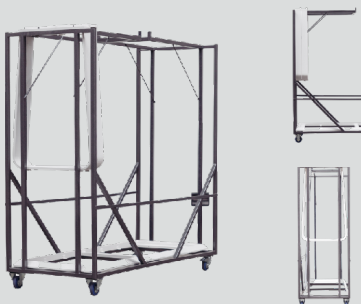

- ✓ Material Natural Oak wood
- ✓ Dimensions 180x70 cm
- ✓ Thickness 40 mm

Oak wood
(OAK40.NAT)

Product video

Add-ons

Trolley for Salt tables

- ✓ Material Steel
- ✓ Dimensions 192x76x200 cm (LxWxH)
- ✓ Coating Hammerscale grey powdercoating
- ✓ Features Stores 10 tables (tabletops included)
Fitted with vulcanised wheels, 125 mm dia
2 braked swing-wheels + 2 fixed wheels
3 functions: transportation - storage - protection