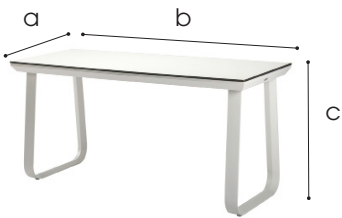

Salt Dinner

Dinner table in aluminium

Dimensions

- a 70 cm
- b 180 cm
- c 74 cm

Frame

- ✓ Material
- ✓ Exists out of
- ✓ Coating

Aluminium (quality: 6063 / hardness: 11-13)
2 legs and 1 table top frame
Textured powder coating

White

Black

Table top dimensions

180x70 cm

Table top materials

HPL	MFCA	MFFA	BAMBOO	OAK WOOD
Laminated hardcore compact 12 mm	Chipboard melamine faced 18 or 10 mm ABS edge 2 mm	Fingerprint proof MDF melamine 18 mm ABS edge 1 mm	Natural bamboo wood 20 mm	Natural Oak wood 40 mm
IN- AND OUTDOOR USE	INDOOR USE ONLY	INDOOR USE ONLY	INDOOR USE ONLY	INDOOR USE ONLY

Table tops

Decor HPL

- ✓ Material Laminated hardcore compact
- ✓ Dimensions 180x70 cm
- ✓ Thickness 12 mm

Colours

White (WHI)

Black (BLA)

Italian Stone (MASLAT)

Rust (RUS)

- ✓ Material Natural Oak wood
- ✓ Dimensions 180x70 cm
- ✓ Thickness 40 mm

Oak wood
(OAK40.NAT)

Product video

Add-ons

Trolley for Salt tables

- ✓ Material Steel
- ✓ Dimensions 192x76x200 cm (LxWxH)
- ✓ Coating Hammerscale grey powdercoating
- ✓ Features Stores 10 tables (tabletops included)
Fitted with vulcanised wheels, 125 mm dia
2 braked swing-wheels + 2 fixed wheels
3 functions: transportation - storage - protection