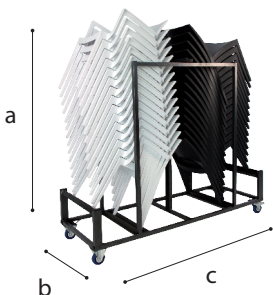

### Trolley

- ✓ Material Steel
- ✓ Coating Hammerscale grey powdercoating
- ✓ Dimensions a 149,5 - b 66 - c 180 cm
- ✓ Features
  - Stores 30 chairs
  - Fitted with vulcanised wheels, diam 10 cm
  - 2 braked swing-wheels + 2 fixed wheels
  - 3 functions: transportation, storage and protection