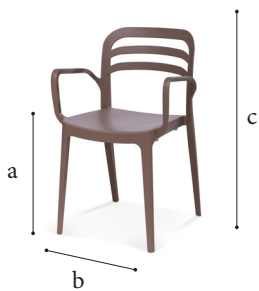

## Dimensions

- a 47 cm
- b 44,5 cm
- c 81,5 cm
- ⌘ 42,5 cm
- 3 kg

### Frame

- ✓ Material polypropylene

### Seat/back

- ✓ Material polypropylene

### Trolley

- ✓ Material Steel
- ✓ Coating Hammerscale grey powdercoating
- ✓ Dimensions a 149,5 - b 66 - c 180 cm
- ✓ Features
  - Stores 30 chairs
  - Fitted with vulcanised wheels, diam 10 cm
  - 2 braked swing-wheels + 2 fixed wheels
  - 3 functions: transportation, storage and protection