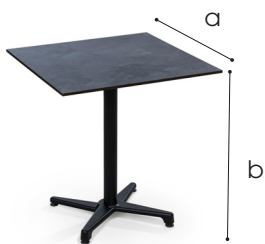

## Dimensions

- a different table top sizes
- b 73 cm

## Frame

- ✓ Column dia. 60mm aluminium extrusion
- ✓ Base & Cross high pressure die-casting aluminium
- ✓ Coating: coated with eletrostatic powder with certified class 1 high quality chemicals

## Table top dimensions

70x70 cm

80x80 cm

ø 80 cm

### Table tops

Decor HPL

- ✓ Material High pressure laminate
- ✓ Dimensions 70x70, 80x80 or diam. 80 cm
- ✓ Thickness 12 mm