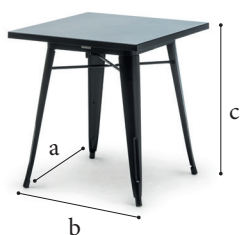

## Dimensions

- a 70 cm
- b 70 cm
- c 72 cm
- 15,70 kg (steel)
- 15,70 kg (elm)

## Frame

- ✓ Material Cold rolled steel
- ✓ Coating powdercoating sanded black

## Tabletop

- ✓ Material Cold rolled steel
- ✓ Coating powdercoating sanded black
- ✓ Dimension 70 x 70 cm

### Tabletop

- ✓ Material Elm wood - natural finish
- ✓ Dimensions 70 x 70 cm