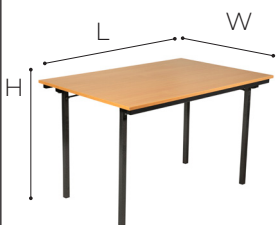

U-TABLE

FOLDABLE TABLE

TU.STBLA/HA

MATERIAL

Steel frame (2mm)
Square Tube 30x30x15mm

FEATURES

Foldable
Stacking bumpers for protection
Fixed footcaps
Folds extra flat

FRAME COLORS

Black epoxy powdercoating / Hammerscale Grey

DIMENSIONS

cm 120/160/180
(L) **OR** diam.
120/150
cm 80 (W)
cm 74 (H)

17.0

The U-Table folding table has been part of our collection for many years. And has proved his quality and trust. Unfolding, stacking, and placing it in the according transport trolley has never been easier. The U-Table, with its extra-wide legs, provides unparalleled stability. The protective caps on the legs safeguard the floor or other tables during stacking, preventing scratches and eliminating concerns about damage.

TROLLEY

KFT1880.STHA

- | | |
|--------------|---|
| ✓ Material | Steel |
| ✓ Coating | Hammerscale grey powdercoating |
| ✓ Dimensions | L 120/183 - W 90 - H 120 cm (filled) |
| ✓ Features | Stores 10/12 tables
Fitted with vulcanised wheels, diam 10 cm
2 braked swing-wheels + 2 fixed wheels
3 functions: transportation, storage and protection |