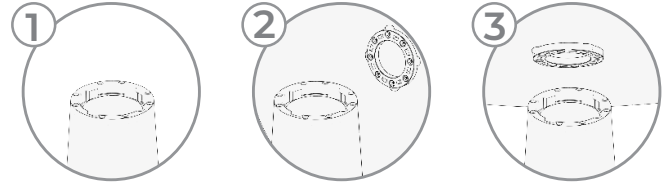

Vase Dinner

Polypropylene stackable dinner table

Dimensions

- a different table top sizes
- b different table top sizes
- c 74 cm

Frame

- ✓ Material Polypropylene
- ✓ Thickness 5 mm
- ✓ Dimension frame 56x109 cm (WxH)

Features

- ✓ Stackable: 10pcs
- ✓ Interchangeable tabletops
- ✓ In & outdoor use, UV- and waterresistant
- ✓ Handy built-in turn & click system: no screwdrivers required

Frame Colours

Table top dimensions

Table tops

Decor HPL

- ✓ Material Laminated hardcore compact
- ✓ Dimensions 80x80, diam. 80 or diam. 120 cm
- ✓ Thickness 12 mm

Colours

White (WHI)

Black (BLA)

Italian Stone (MASLAT)

Rust (RUS)

Anthracite (ANT)

Blue (BLU)

Green (GRE)

Red (RED)

Add-ons

Trolley for Vase tables

- ✓ Material Steel
- ✓ Dimensions 111x79x173 cm (LxWxH)
- ✓ Coating Hammerscale grey powdercoating
- ✓ Features Stores 10 tables (tabletops included)
- Fitted with vulcanised wheels, 125 mm dia
- 2 braked swing-wheels + 2 fixed wheels
- 3 functions: transportation - storage - protection