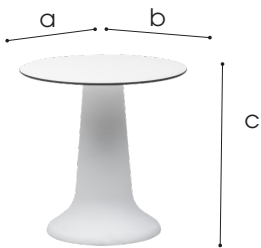

Vase Dinner

Polypropylene stackable dinner table

Dimensions

- a different table top sizes
- b different table top sizes
- c 74 cm

Frame

- ✓ Material Polypropylene
- ✓ Thickness 5 mm
- ✓ Dimension frame 56x109 cm (WxH)

Features

- ✓ Stackable: 10pcs
- ✓ Interchangeable tabletops
- ✓ In & outdoor use, UV- and waterresistant
- ✓ Handy built-in turn & click system: no screwdrivers required

Frame Colours

Table top dimensions

80x80 cm

ø 80 cm

ø 120 cm

Table top materials

| | |
|----------------------------|-------------------|
| HPL | MFFA |
| Laminated hardcore compact | Fingerprint proof |
| 12 mm | MDF melamine |
| | 18 mm |
| | ABS edge 1 mm |
| IN- AND OUTDOOR USE | INDOOR USE ONLY |

Table tops

Decor HPL

- ✓ Material Laminated hardcore compact
- ✓ Dimensions 80x80, diam. 80 or diam. 120 cm
- ✓ Thickness 12 mm

Colours

White (WHI)

Black (BLA)

Italian Stone (MASLAT)

Rust (RUS)