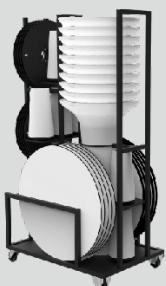

Vase Dinner

Polypropylene stackable dinner table

Dimensions

- a different table top sizes
- b different table top sizes
- c 74 cm

Frame

- ✓ Material Polypropylene
- ✓ Thickness 5 mm
- ✓ Dimension frame 56x109 cm (WxH)

Anthracite (ANT)

Blue (BLU)

Green (GRE)

Red (RED)

Add-ons

Trolley for Vase tables

- ✓ Material Steel
- ✓ Dimensions 111x79x173 cm (LxWxH)
- ✓ Coating Hammerscale grey powdercoating
- ✓ Features Stores 10 tables (tabletops included)
- Fitted with vulcanised wheels, 125 mm dia
- 2 braked swing-wheels + 2 fixed wheels
- 3 functions: transportation - storage - protection