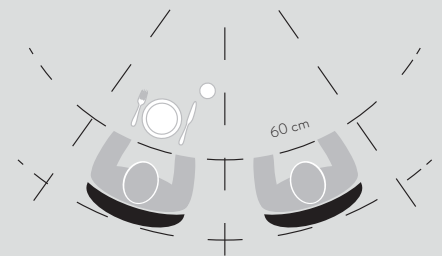

Vase Dinner

Polypropylene stackable dinner table

Dimensions

- a different table top sizes
- b different table top sizes
- c 74 cm

Frame

- ✓ Material Polypropylene
- ✓ Thickness 5 mm
- ✓ Dimension frame 56x109 cm (WxH)

Features

- ✓ Stackable: 10pcs
- ✓ Interchangeable tabletops
- ✓ In & outdoor use, UV- and waterresistant
- ✓ Handy built-in turn & click system: no screwdrivers required

Frame Colours

Table top dimensions

80x80 cm

ø 80 cm

ø 120 cm

Table top materials

| | |
|----------------------------|-------------------|
| HPL | MFFA |
| Laminated hardcore compact | Fingerprint proof |
| 12 mm | MDF melamine |
| | 18 mm |
| | ABS edge 1 mm |
| IN- AND OUTDOOR USE | INDOOR USE ONLY |

Table tops

Decor HPL

- ✓ Material Laminated hardcore compact
- ✓ Dimensions 80x80, diam. 80 or diam. 120 cm
- ✓ Thickness 12 mm

Colours

White (WHI)

Black (BLA)

Italian Stone (MASLAT)

Rust (RUS)