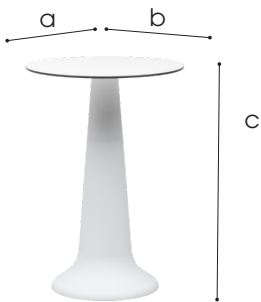

Vase Party

Polypropylene stackable party table

Dimensions

- a different table top sizes
- b different table top sizes
- c 110 cm

Frame

- ✓ Material Polypropylene
- ✓ Thickness 5 mm
- ✓ Dimension frame 56x109 cm (WxH)

Product video

Features

- ✓ Stackable: 10pcs
- ✓ Interchangeable tabletops
- ✓ In & outdoor use, UV- and waterresistant
- ✓ Handy built-in turn & click system: no screwdrivers required

Frame Colours

White

Black

Table top dimensions

80x80 cm

ø 80 cm

Table top materials

HPL	MFFA
Laminated hardcore compact	Fingerprint proof
12 mm	MDF melamine
	18 mm
	ABS edge 1 mm
IN- AND OUTDOOR USE	INDOOR USE ONLY

Add-ons

Lumen LED light
 Splashproof IP65
 Remote control, magnet and plastic holder incl.
 Total LED power 10W
 Beam angle 120°
 Charging time 3 - 5h
 Battery run time 8 - 15h

*Assembly kit included

Table tops

Decor HPL

- ✓ Material Laminated hardcore compact
- ✓ Dimensions 80x80, diam. 80 or diam. 120 cm
- ✓ Thickness 12 mm

Colours

White (WHI)

Black (BLA)

Italian Stone (MASLAT)