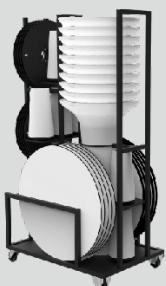

Table top dimensions

80x80 cm

ø 80 cm

Table top materials

HPL	MFFA
Laminated hardcore compact	Fingerprint proof
12 mm	MDF melamine
	18 mm
	ABS edge 1 mm
IN- AND OUTDOOR USE	INDOOR USE ONLY

Add-ons

Lumen LED light
 Splashproof IP65
 Remote control, magnet and plastic holder incl.
 Total LED power 10W
 Beam angle 120°
 Charging time 3 - 5h
 Battery run time 8 - 15h

*Assembly kit included

Table tops

Decor HPL

- ✓ Material Laminated hardcore compact
- ✓ Dimensions 80x80, diam. 80 or diam. 120 cm
- ✓ Thickness 12 mm

Colours

White (WHI)

Black (BLA)

Italian Stone (MASLAT)

Black (BLA)

Anthracite (ANT)

Blue (BLU)

Green (GRE)

Red (RED)

Add-ons

Trolley for Vase tables

- ✓ Material Steel
- ✓ Dimensions 111x79x173 cm (LxWxH)
- ✓ Coating Hammerscale grey powdercoating
- ✓ Features Stores 10 tables (tabletops included)
 Fitted with vulcanised wheels, 125 mm dia
 2 braked swing-wheels + 2 fixed wheels
 3 functions: transportation - storage - protection