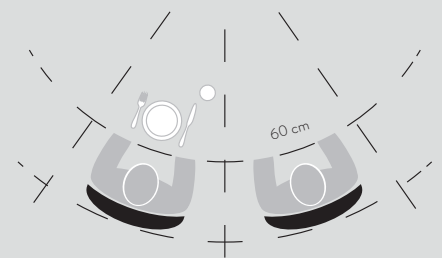

Vase Party

Polypropylene stackable party table

Dimensions

- a different table top sizes
- b different table top sizes
- c 110 cm

Frame

- ✓ Material Polypropylene
- ✓ Thickness 5 mm
- ✓ Dimension frame 56x109 cm (WxH)

Product video

Features

- ✓ Stackable: 10pcs
- ✓ Interchangeable tabletops
- ✓ In & outdoor use, UV- and waterresistant
- ✓ Handy built-in turn & click system: no screwdrivers required

Frame Colours

White

Black

Table top dimensions

80x80 cm

ø 80 cm

Table top materials

HPL	MFFA
Laminated hardcore compact	Fingerprint proof
12 mm	MDF melamine
	18 mm
	ABS edge 1 mm
IN- AND OUTDOOR USE	INDOOR USE ONLY

Add-ons

Lumen LED light
 Splashproof IP65
 Remote control, magnet and plastic holder incl.
 Total LED power 10W
 Beam angle 120°
 Charging time 3 - 5h
 Battery run time 8 - 15h

*Assembly kit included

Table tops

Decor HPL

- ✓ Material Laminated hardcore compact
- ✓ Dimensions 80x80, diam. 80 or diam. 120 cm
- ✓ Thickness 12 mm

Colours

White (WHI)

Black (BLA)

Italian Stone (MASLAT)