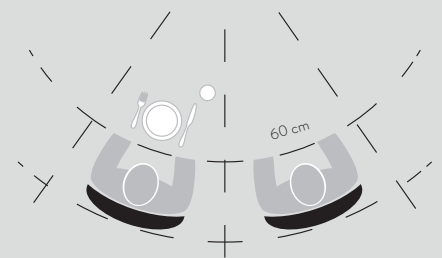

## Dimensions

- a different table top sizes
- b different table top sizes
- c 45, 74 or 110 cm

## Frame

- ✓ Material
- ✓ Thickness
- ✓ Set consists of

Polypropylene  
5 mm  
Vase Party, Dinner  
and lounge parts

Product video

## Features

- ✓ Stackable: 10pcs
- ✓ Interchangeable tabletops
- ✓ In & outdoor use, UV- and waterresistant
- ✓ Handy built-in turn & click system: no screwdrivers required

## Table top dimensions

80x80 cm

ø 80 cm