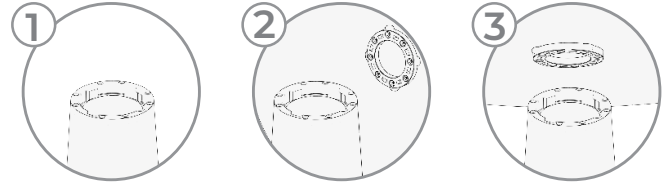

Features

- ✓ Stackable: 10pcs
- ✓ Interchangeable tabletops
- ✓ In & outdoor use, UV- and waterresistant
- ✓ Handy built-in turn & click system: no screwdrivers required