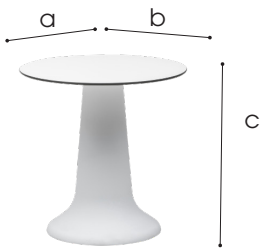

## Dimensions

- a different table top sizes
- b different table top sizes
- c 45, 74 or 110 cm

## Frame

- ✓ Material
- ✓ Thickness
- ✓ Set consists of

Polypropylene  
5 mm  
Vase Party, Dinner  
and lounge parts

Product video

## Table top dimensions

80x80 cm

ø 80 cm

#### Trolley for Vase tables

- ✓ Material Steel
- ✓ Dimensions 111x79x173 cm (LxWxH)
- ✓ Coating Hammerscale grey powdercoating
- ✓ Features Stores 10 tables sets (table tops included)  
 Fitted with vulcanised wheels, 125 mm dia  
 2 braked swing-wheels + 2 fixed wheels  
 3 functions: transportation - storage - protection