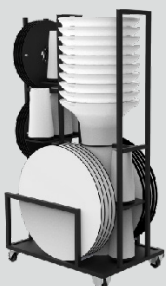

Add-ons

Trolley for Vase tables

- ✓ Material Steel
- ✓ Dimensions 111x79x173 cm (LxWxH)
- ✓ Coating Hammerscale grey powdercoating
- ✓ Features Stores 10 tables sets (table tops included)
  Fitted with vulcanised wheels, 125 mm dia
  2 braked swing-wheels + 2 fixed wheels
  3 functions: transportation - storage - protection