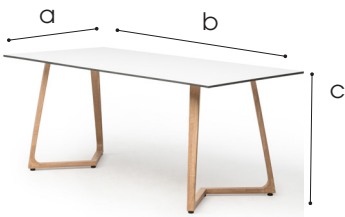

## Dimensions

- a different table top sizes
- b different table top sizes
- c 74 cm

## Frame

- ✓ Material
- ✓ Use
- ✓ Dimension frame
- ✓ Coating

Aluminium (quality: 6063 / hardness: 11-13)  
In- and outdoor use  
30x70x72 cm (LxWxH)  
Oak decor

## Table top dimensions

70x70 cm

80x80 cm

180x80/90 cm

More dimensions:

Oval table top:  
220x100 cm

Round table top:  
diam. 150 cm  
(3 frames)

diam. 180 cm  
(4 frames)

### Oak wood

- ✓ Material Natural Oak wood
- ✓ Dimensions 70x70, 80x80, 180x80 or diam. 150 cm
- ✓ Thickness 40 mm

Oak wood  
(OAK40.NAT)