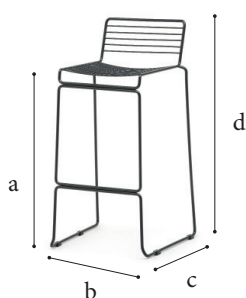

Wire chair

Stackable chair in steel

Dimensions

- a 75 cm
- b 45 cm
- c 45 cm
- d 90 cm
- 7,70 kg
- h 36 cm

Frame

- ✓ Material steel, sanded black

Features

- ✓ Indoor use
- ✓ Stackable: 10 high
- ✓ Lightweight

Colours

Black

Add ons

Cushion

- ✓ Material Polyester
- ✓ Colour Grey