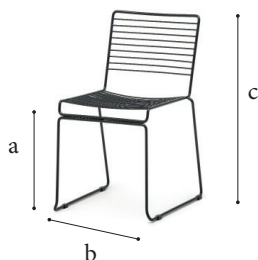

Wire chair

Stackable chair in steel

Dimensions

- a 47 cm
- b 47 cm
- c 76 cm
-  7,25 kg
-  38 cm

Frame

- ✓ Material steel, sanded black

Features

- ✓ Indoor use
- ✓ Stackable: 10 high
- ✓ Lightweight

Colours

Black

Add ons

Cushion

- ✓ Material Polyester
- ✓ Colour Grey