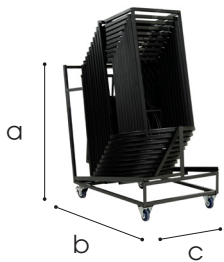

Trolley Kubo Curve

Trolley for Kubo Curve Tables

Dimensions

- a 130 cm
- b 127 cm
- c 78 cm

Frame

- ✓ Material Steel
- ✓ Coating Hammerscale grey powdercoating

Features

- ✓ Stores 10 tables (incl. table tops)
- ✓ Fitted with vulcanised wheels, diam. 125 mm
- ✓ 2 braked swing-wheels + 2 fixed wheels
- ✓ 3 functions: transportation, storage and protection