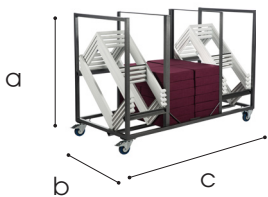

Trolley Kubo Smart Bar

Trolley for Kubo Smart Barstools 25 or 50 pcs

Dimensions

a 117 cm
b 78 cm
c 82 cm

Frame

- ✓ Material Steel
- ✓ Coating Hammerscale grey powdercoating

Features

- ✓ Stores 25 barstools (incl. seats)
- ✓ Fitted with vulcanised wheels, diam. 125 mm
- ✓ 2 braked swing-wheels + 2 fixed wheels
- ✓ 3 functions: transportation, storage and protection

Dimensions

a 117 cm
b 78 cm
c 166 cm

Frame

- ✓ Material Steel
- ✓ Coating Hammerscale grey powdercoating

Features

- ✓ Stores 50 barstools (incl. seats)
- ✓ Fitted with vulcanised wheels, diam. 125 mm
- ✓ 2 braked swing-wheels + 2 fixed wheels
- ✓ 3 functions: transportation, storage and protection