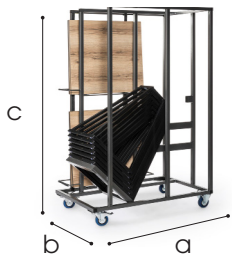

Trolley Linea

Trolley for Linea Party, Dinner and Lounge table

Dimensions

Completely filled
trolley (LxWxH):

- a 111 cm
- b 73 cm
- c 185 cm

Frame

- ✓ Material Steel
- ✓ Coating Hammerscale grey powdercoating

Features

- ✓ Stores 10 tables (incl. table tops)
- ✓ Fitted with vulcanised wheels, diam. 12,5 cm
- ✓ 2 braked swing-wheels + 2 fixed wheels
- ✓ 3 functions: transportation, storage and protection