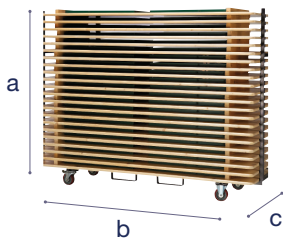

Trolley Ocean & Banket

Trolley for Beer or Ocean tables

Dimensions

a 173,5 cm
b 227 cm
c 61,5 cm

Frame

- ✓ Material Steel
- ✓ Coating Hammerscale grey

Features

- ✓ Trolley for 20 beer tables or 10 sets
- ✓ Trolley for 24 Ocean tables (220x76 cm)
- ✓ 3 functions: transportation, storage and protection
- ✓ Fitted with vulcanised wheels, 125 mm dia
- ✓ 2 braked swing-wheels + 2 fixed wheels
- ✓ Also available in knock-down version