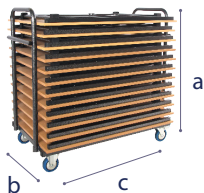

# Trolley

for rectangular foldable tables

Trolley for U- (Budget) table, T-table, T-Flat, T-Flat small,  
Ocean 1/2 Ø 152, Ocean & Pacific

## Dimensions

- a 120 cm
- b 90 cm
- c 120/183 cm

## Frame

- ✓ Material Steel
- ✓ Coating Hammerscale Grey

## Features

- ✓ Stores 10 seminar tables to 12 Ocean/Pacific tables
- ✓ Adjustable in length from 120 cm up to 183 cm
- ✓ Fitted with vulcanised wheels, 125 mm dia
- ✓ 2 braked swing-wheels + 2 fixed wheels
- ✓ 3 functions: transportation - storage - protection