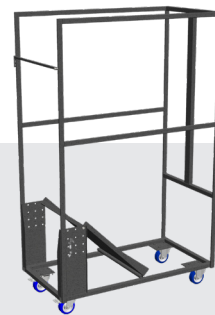

Oak Natural / Oak Black

*CUSHION

Black / White
Teflon treated fabric
CRIB5 (Fire retardant)
Dim.: 45x47x4 cm

DIMENSIONS

cm 53,5 (L)
cm 55 (W)
cm 80 (H)
cm 45 (SH)

kg 8.0

The Nina wooden stack chair is a perfect harmony of craftsmanship, style, and practicality. This chair is not just a piece of furniture, it embodies timeless design and functionality. Crafted from high-quality wood, this stack chair exudes a natural and inviting charm. The refined curvature in the backrest not only enhances its aesthetic appeal but also ensures ergonomic support for a comfortable seating experience. For those who prioritise both style and comfort, we offer an optional accompanying cushion that complements the chair's design.

TEDDY FABRIC CUSHION

Dimensions: 45x47x4 cm (LxWxH)

TROLLEY

KSUN10.STHA

UNIVERSAL TROLLEY FOR STACK CHAIRS

- ✓ Material Steel
- ✓ Coating Hammerscale grey powdercoating
- ✓ Dimensions L 112 - W 60 - H 180 cm (empty)
- ✓ Features Stores 10 chairs (position A1 -- check TDS trolley)
Fitted with vulcanised wheels, diam 10 cm
2 braked swing-wheels + 2 fixed wheels
3 functions: transportation, storage and protection