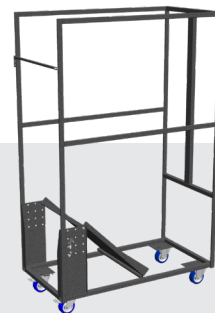

UNIVERSAL TROLLEY FOR STACK CHAIRS

- ✓ Material   Steel
- ✓ Coating   Hammerscale grey powdercoating
- ✓ Dimensions   L 112 - W 60 - H 180 cm (empty)
- ✓ Features   Stores 10 chairs (position A1 -- check TDS trolley)
- Fitted with vulcanised wheels, diam 10 cm
- 2 braked swing-wheels + 2 fixed wheels
- 3 functions: transportation, storage and protection