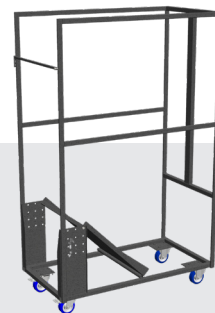

TEDDY

STACK CHAIR

STEC.STBLA

MATERIAL

Steel
Black matt powdercoating
Teddy Fabric

FEATURES

Stackable
Indoor Use
Teflon treated fabric
CRIB5 (Fire retardent)
Durable

PRODUCT COLORS

Black / White

DIMENSIONS

cm 55 (L)
cm 51.5 (W)
cm 79 (H)
cm 45 (SH)

 kg 6.0

The Teddy stack chair, immerse yourself in luxurious comfort and contemporary style with our teddy fabric stack chair. Indulge in the soft texture of teddy fabric, providing a cosy and inviting seating experience. This stack chair not only offers exceptional comfort but also boasts a high-quality finish that adds a touch of sophistication to any environment.

TROLLEY

UNIVERSAL TROLLEY FOR STACK CHAIRS

- ✓ Material Steel
- ✓ Coating Hammerscale grey powdercoating
- ✓ Dimensions L 112 - W 60 - H 180 cm (empty)
- ✓ Features Stores 14 chairs (position C2 -- check TDS trolley)
Fitted with vulcanised wheels, diam 10 cm
2 braked swing-wheels + 2 fixed wheels
3 functions: transportation, storage and protection