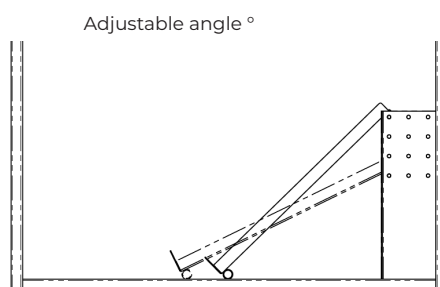

*below 2m height (filled trolley)

KG 33,8 kg (unfilled)
Max. load capacity: 75kg

DIMENSIONS

FRONT VIEW
(unfilled)

SIDE VIEW
(unfilled)