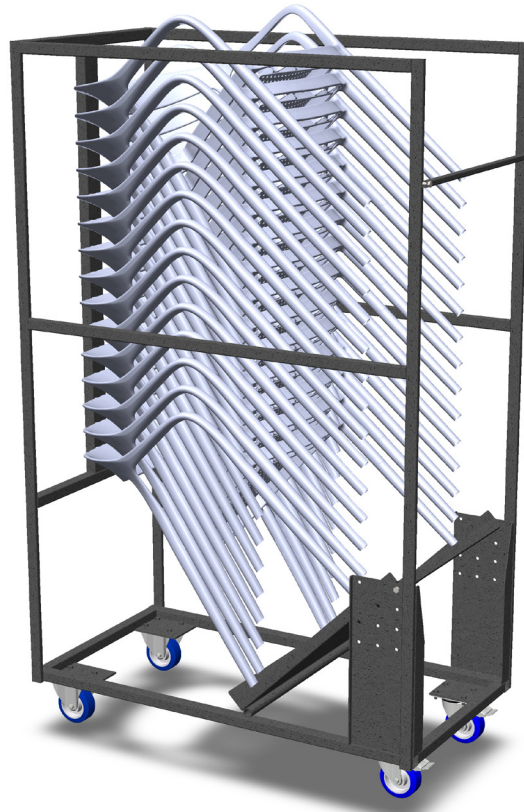

UNIVERSAL

TROLLEY FOR CHAIRS

KSUN10.STHA

MATERIAL

Steel
Hammerscale grey
powder coating

FEATURES

Transportation
Storage
Protection

Adjustable angle °
Incl. locking bar

Stores up to 10 - 19 chairs
(dependent on the type of
chair - see below)

Fitted with vulcanised
wheels:

- Diam. 100mm
- 2 braked swing-wheels
- 2 fixed wheels

CHAIRS

Wave Chair	A1	15
Audrey Chair	A1	19
Nina Chair	A1	10
Veneto Chair	A1	12
Sorrento Chair	B1	17
Capri Chair	B1	17
Pepper Chair	B2	18
Teddy Chair	C2	14

*below 2m height (filled trolley)

KG 33,8 kg (unfilled)
Max. load capacity: 75kg

DIMENSIONS

FRONT VIEW
(unfilled)

SIDE VIEW
(unfilled)