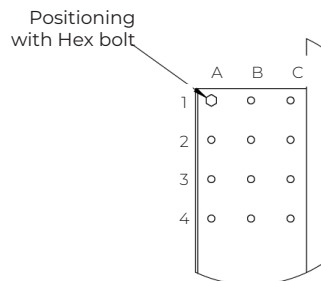

*below 2m height (filled trolley)

KG 33,8 kg (unfilled)
Max. load capacity: 75kg

DIMENSIONS

FRONT VIEW
(unfilled)

SIDE VIEW
(unfilled)