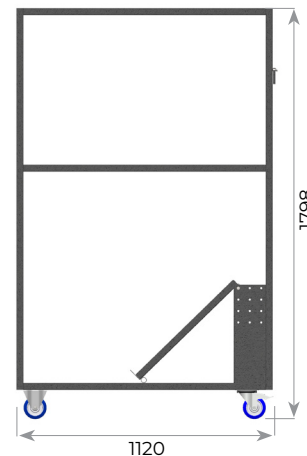

Stores up to 10 - 19 chairs
(dependent on the type of
chair - see below)

Fitted with vulcanised
wheels:

- Diam. 100mm
- 2 braked swing-wheels
- 2 fixed wheels

CHAIRS

Wave Chair	A1	15
Audrey Chair	A1	19
Nina Chair	A1	10
Veneto Chair	A1	12
Sorrento Chair	B1	17
Capri Chair	B1	17
Pepper Chair	B2	18
Teddy Chair	C2	14

*below 2m height (filled trolley)

KG 33,8 kg (unfilled)
Max. load capacity: 75kg

DIMENSIONS

FRONT VIEW
(unfilled)

SIDE VIEW
(unfilled)